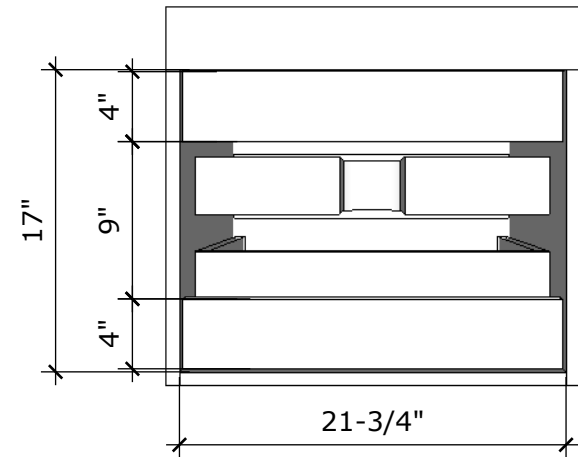

MODEL NAME: MC 600A

PERSPECTIVE

PLAN

FRONT ELEVATION

SIDE ELEVATION

SIDE ELEVATION

BACK VIEW

MODEL NAME: MC 600A

TOP DRAWER

BOTTOM DRAWER