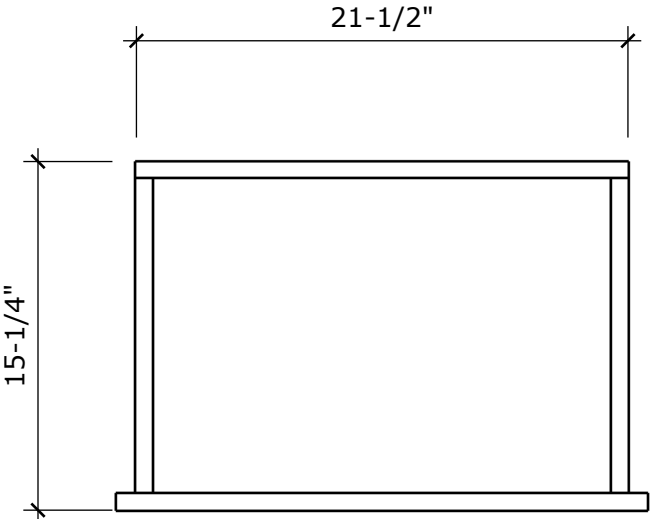

MODEL NAME: MC 600A

PERSPECTIVE

PLAN

FRONT ELEVATION

SIDE ELEVATION

SIDE ELEVATION

BACK VIEW

MODEL NAME: MC 600A

TOP DRAWER

BOTTOM DRAWER