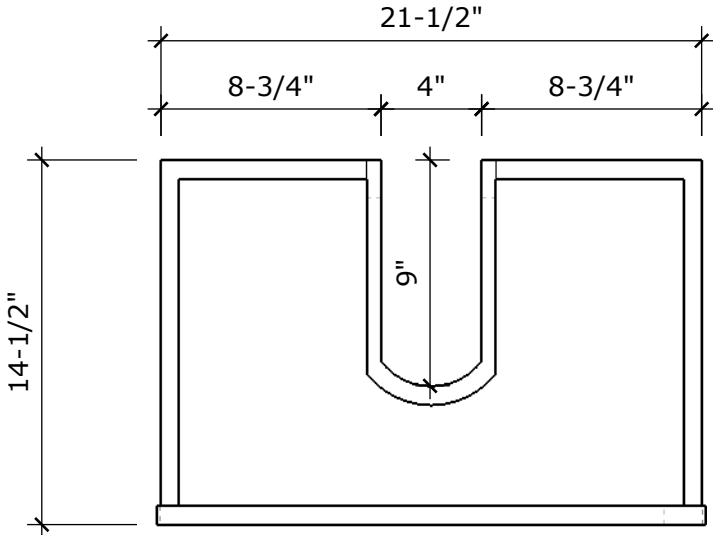

MODEL NAME: MC 600A

PERSPECTIVE

PLAN

FRONT ELEVATION

SIDE ELEVATION

SIDE ELEVATION

BACK VIEW

MODEL NAME: MC 600A

TOP DRAWER

BOTTOM DRAWER