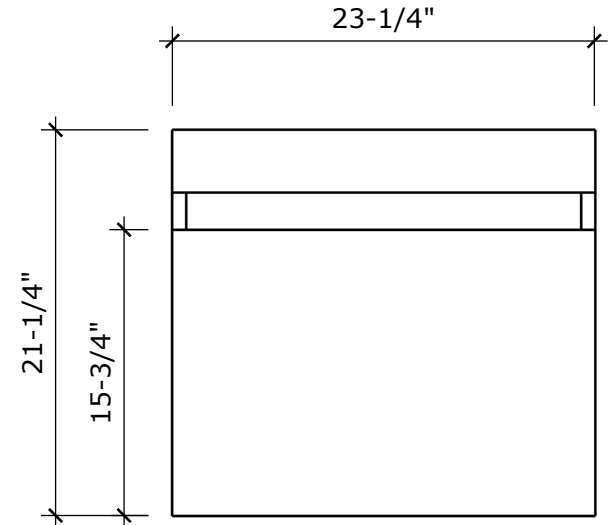

MODEL NAME: MC 600A

PERSPECTIVE

PLAN

FRONT ELEVATION

SIDE ELEVATION

SIDE ELEVATION

BACK VIEW

MODEL NAME: MC 600A

TOP DRAWER

BOTTOM DRAWER