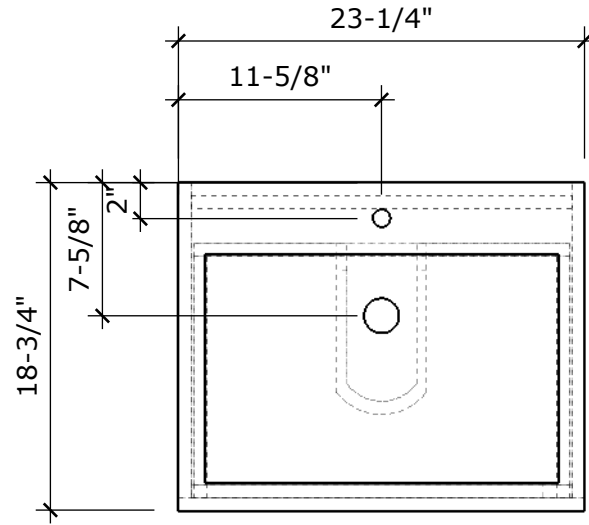

MODEL NAME: MC 600A

PERSPECTIVE

PLAN

FRONT ELEVATION

SIDE ELEVATION

SIDE ELEVATION

BACK VIEW

MODEL NAME: MC 600A

TOP DRAWER

BOTTOM DRAWER