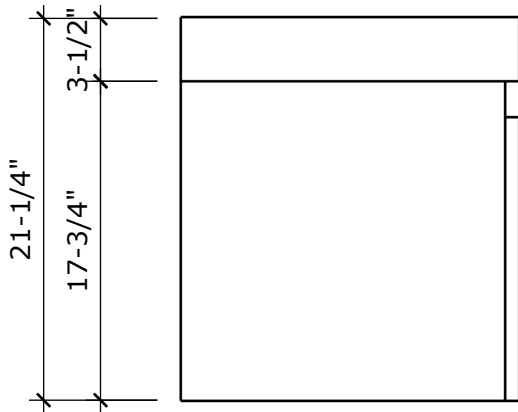

MODEL NAME: MC 600A

PERSPECTIVE

PLAN

FRONT ELEVATION

SIDE ELEVATION

SIDE ELEVATION

BACK VIEW

MODEL NAME: MC 600A

TOP DRAWER

BOTTOM DRAWER