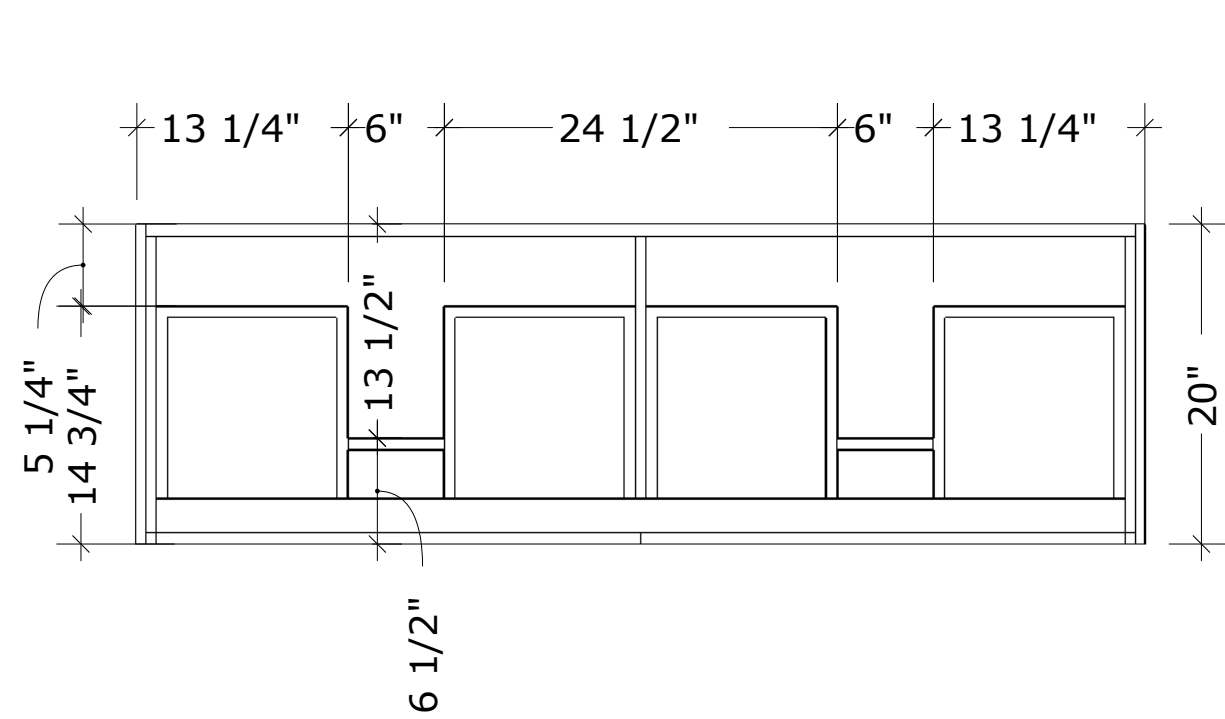

MODEL NAME: MC 1600H
PERSPECTIVE

PLAN

FRONT ELEVATION

BACK ELEVATION

SECTION CUT

DRAWERS