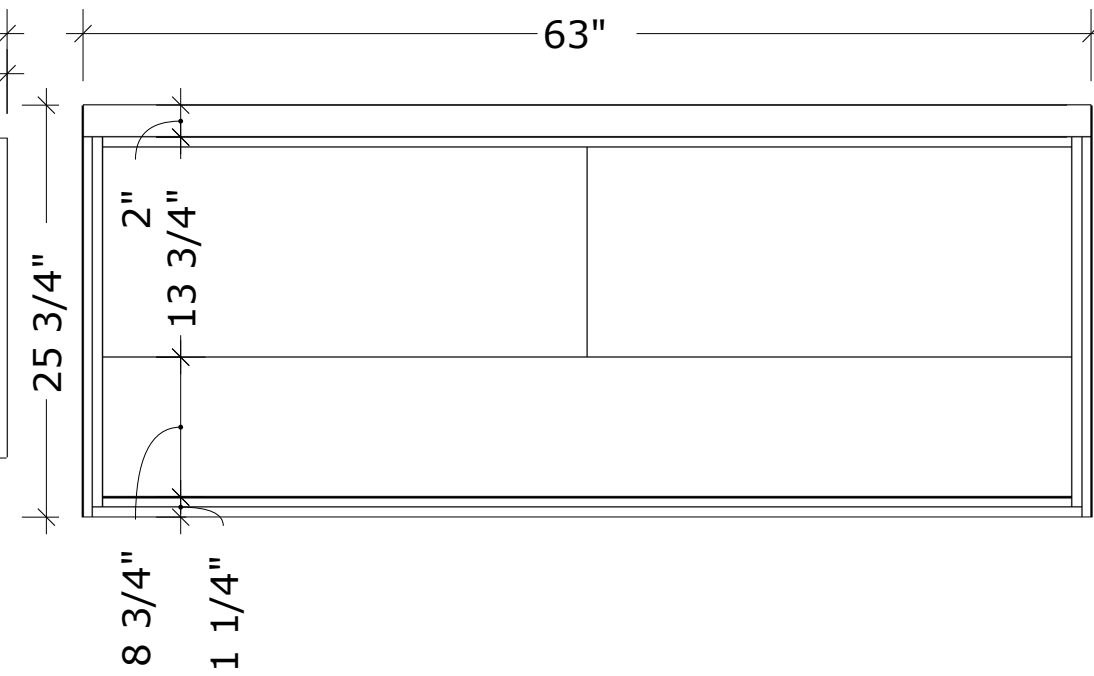

MODEL NAME: MC 1600H
PERSPECTIVE

PLAN

FRONT ELEVATION

BACK ELEVATION

SECTION CUT

DRAWERS