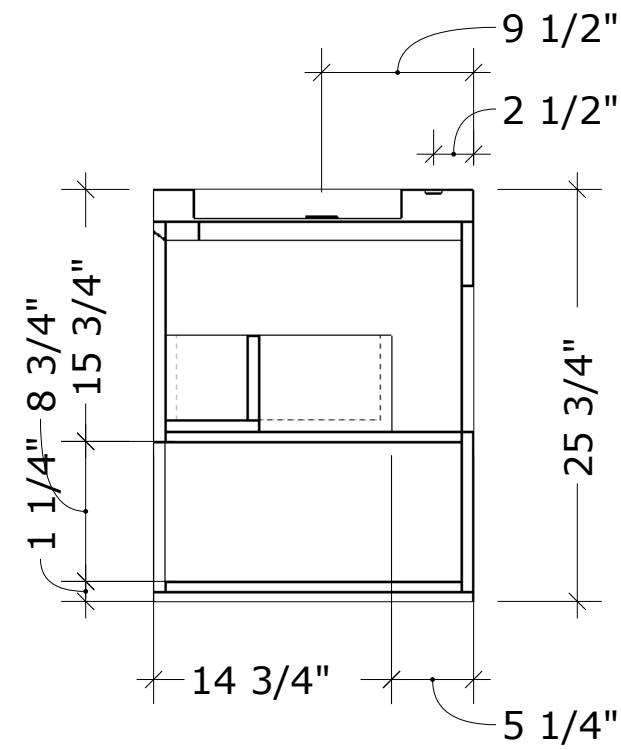

MODEL NAME: MC 1600H
PERSPECTIVE

PLAN

FRONT ELEVATION

BACK ELEVATION

SECTION CUT

DRAWERS