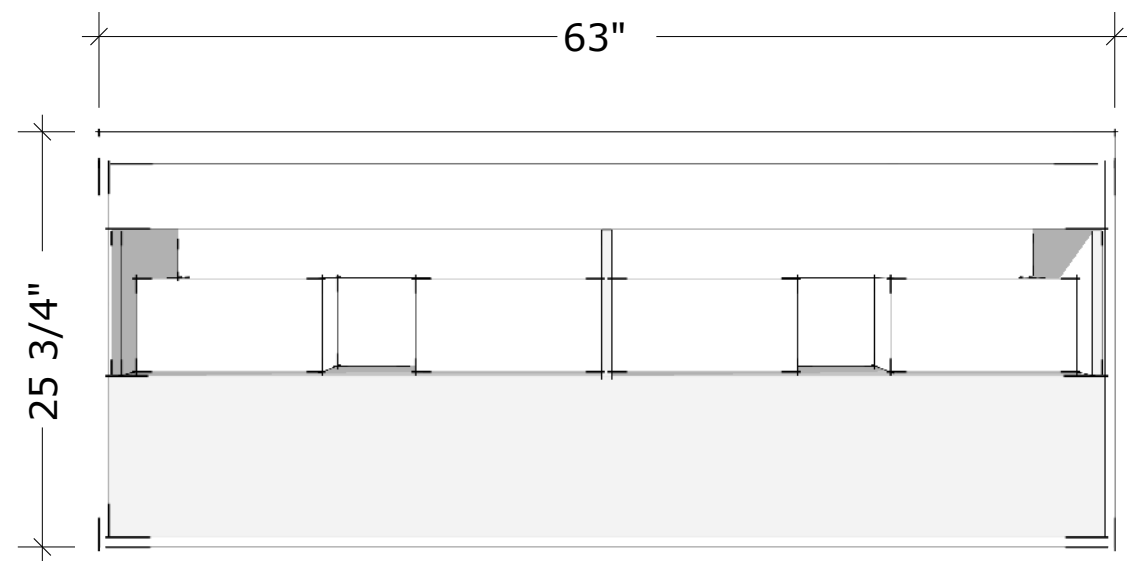

MODEL NAME: MC 1600H
PERSPECTIVE

PLAN

FRONT ELEVATION

BACK ELEVATION

SECTION CUT

DRAWERS