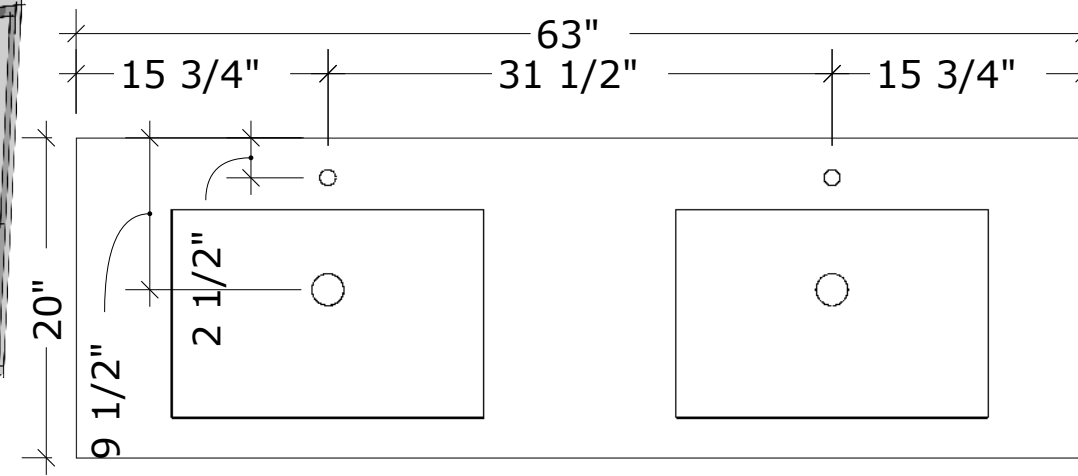

MODEL NAME: MC 1600H
PERSPECTIVE

PLAN

FRONT ELEVATION

BACK ELEVATION

SECTION CUT

DRAWERS