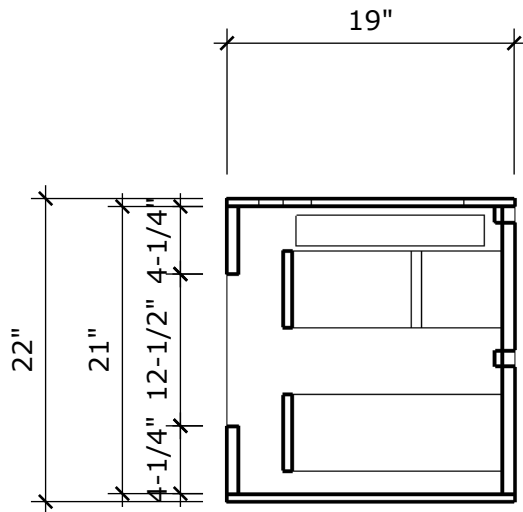

MODEL NAME: MC 1400J
PERSPECTIVE

PLAN

FRONT ELEVATION

SIDE ELEVATION

SECTION CUT

BACK VIEW

MODEL NAME: MC 1400J

TOP DRAWER
U-SHAPE INSERT

BOTTOM DRAWER
FULL DRAWER