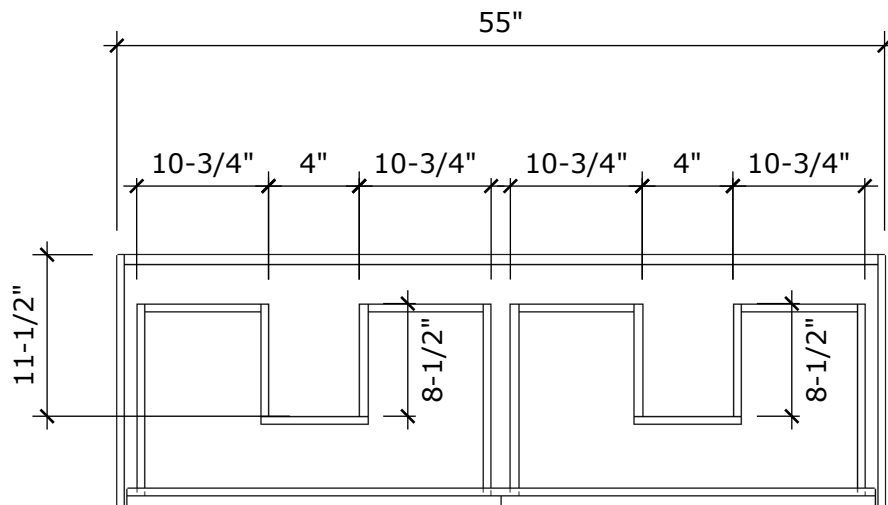

MODEL NAME: MC 1400J
PERSPECTIVE

PLAN

FRONT ELEVATION

SIDE ELEVATION

SECTION CUT

BACK VIEW

MODEL NAME: MC 1400J

TOP DRAWER
U-SHAPE INSERT

BOTTOM DRAWER
FULL DRAWER