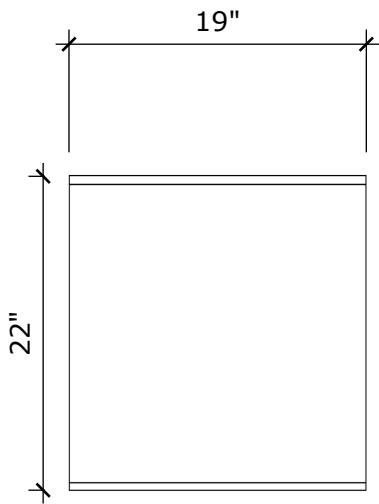

MODEL NAME: MC 1400J
PERSPECTIVE

PLAN

FRONT ELEVATION

SIDE ELEVATION

SECTION CUT

BACK VIEW

MODEL NAME: MC 1400J

TOP DRAWER
U-SHAPE INSERT

BOTTOM DRAWER
FULL DRAWER