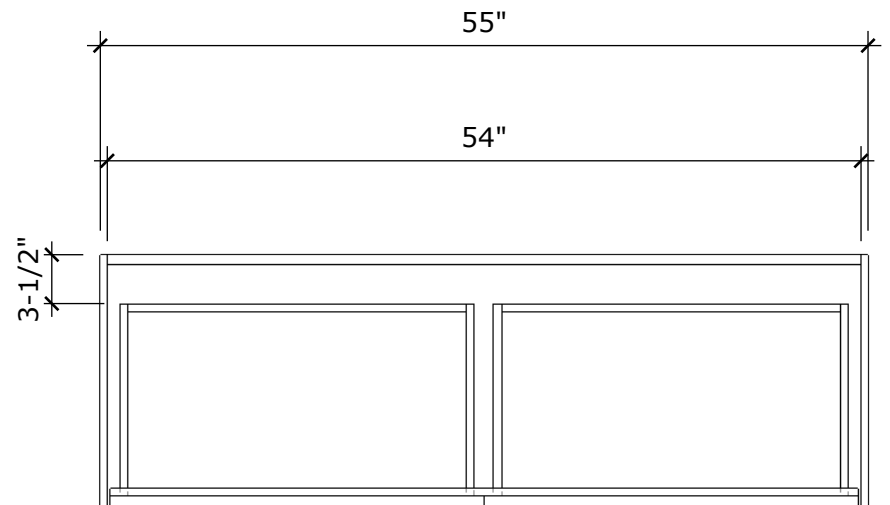

MODEL NAME: MC 1400J
PERSPECTIVE

PLAN

FRONT ELEVATION

SIDE ELEVATION

SECTION CUT

BACK VIEW

MODEL NAME: MC 1400J

TOP DRAWER
U-SHAPE INSERT

BOTTOM DRAWER
FULL DRAWER