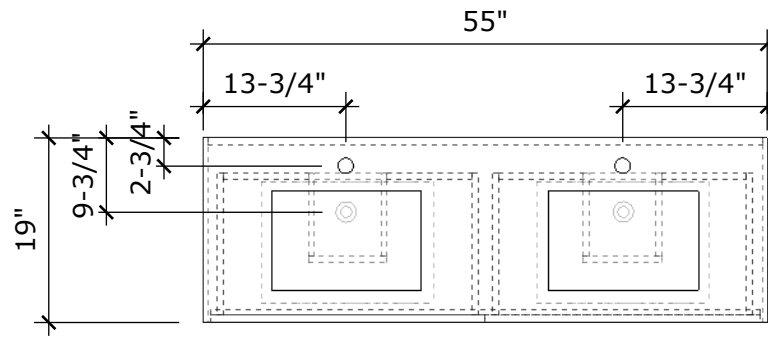

MODEL NAME: MC 1400J
PERSPECTIVE

PLAN

FRONT ELEVATION

SIDE ELEVATION

SECTION CUT

BACK VIEW

MODEL NAME: MC 1400J

TOP DRAWER
U-SHAPE INSERT

BOTTOM DRAWER
FULL DRAWER