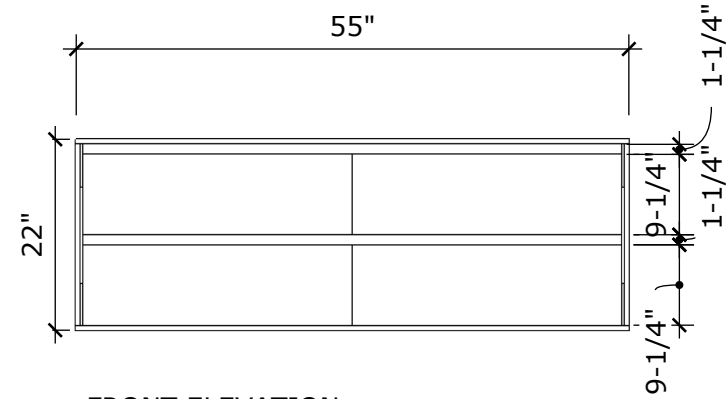

MODEL NAME: MC 1400J
PERSPECTIVE

PLAN

FRONT ELEVATION

SIDE ELEVATION

SECTION CUT

BACK VIEW

MODEL NAME: MC 1400J

TOP DRAWER
U-SHAPE INSERT

BOTTOM DRAWER
FULL DRAWER