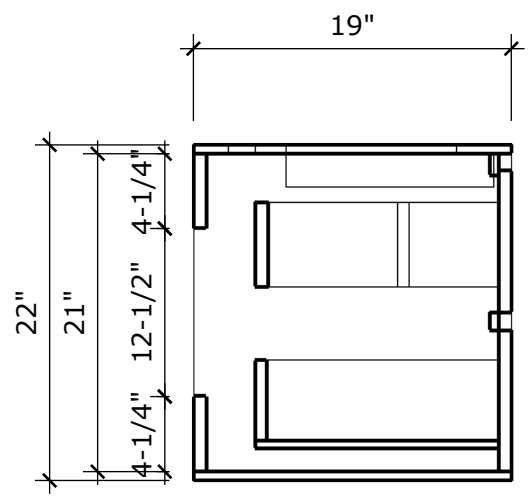

MODEL NAME: MC 1200J
PERSPECTIVE

PLAN

FRONT ELEVATION

SIDE ELEVATION

SECTION CUT

BACK VIEW

MODEL NAME: MC 1200J

TOP DRAWER
U-SHAPE INSERT

BOTTOM DRAWER
FULL DRAWER