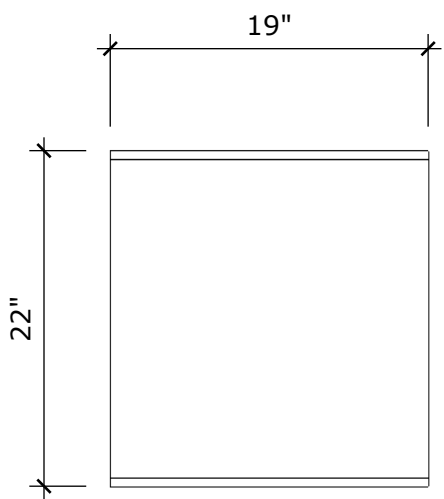

MODEL NAME: MC 1200J
PERSPECTIVE

PLAN

FRONT ELEVATION

SIDE ELEVATION

SECTION CUT

BACK VIEW

MODEL NAME: MC 1200J

TOP DRAWER
U-SHAPE INSERT

BOTTOM DRAWER
FULL DRAWER