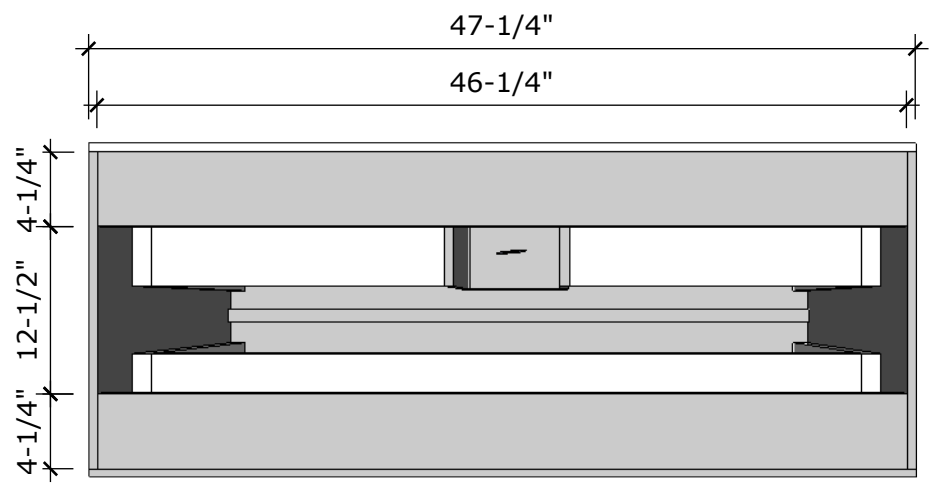

MODEL NAME: MC 1200J
PERSPECTIVE

PLAN

FRONT ELEVATION

SIDE ELEVATION

SECTION CUT

BACK VIEW

MODEL NAME: MC 1200J

TOP DRAWER
U-SHAPE INSERT

BOTTOM DRAWER
FULL DRAWER