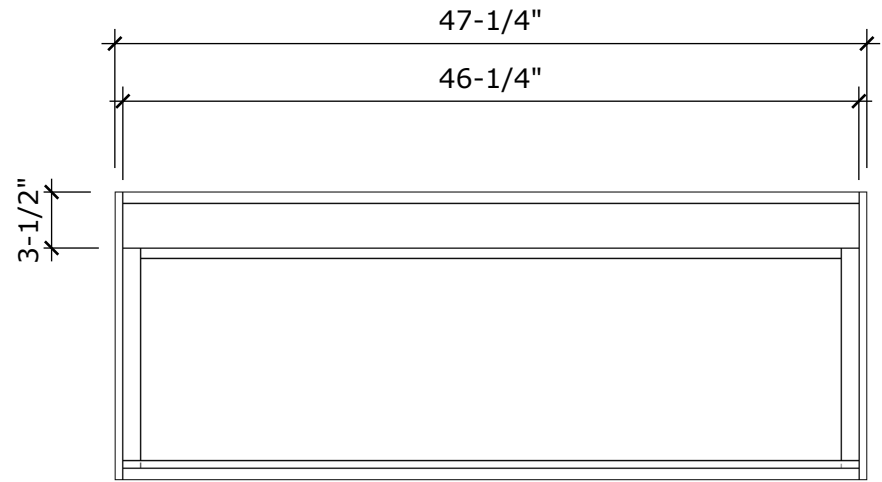

MODEL NAME: MC 1200J
PERSPECTIVE

PLAN

FRONT ELEVATION

SIDE ELEVATION

SECTION CUT

BACK VIEW

MODEL NAME: MC 1200J

TOP DRAWER
U-SHAPE INSERT

BOTTOM DRAWER
FULL DRAWER