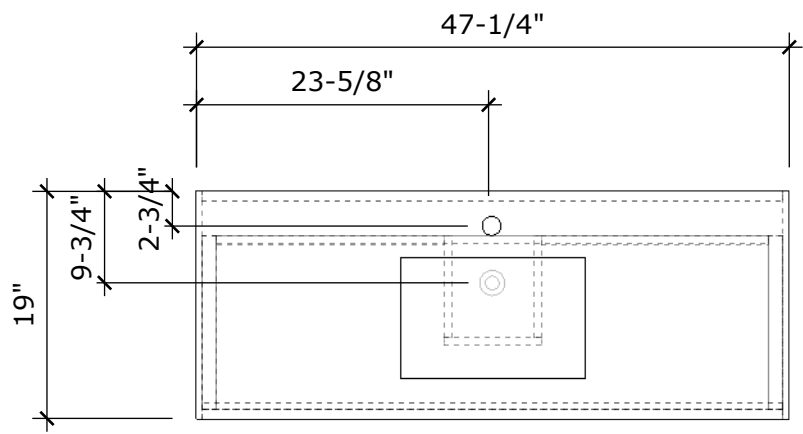

MODEL NAME: MC 1200J
PERSPECTIVE

PLAN

FRONT ELEVATION

SIDE ELEVATION

SECTION CUT

BACK VIEW

MODEL NAME: MC 1200J

TOP DRAWER
U-SHAPE INSERT

BOTTOM DRAWER
FULL DRAWER