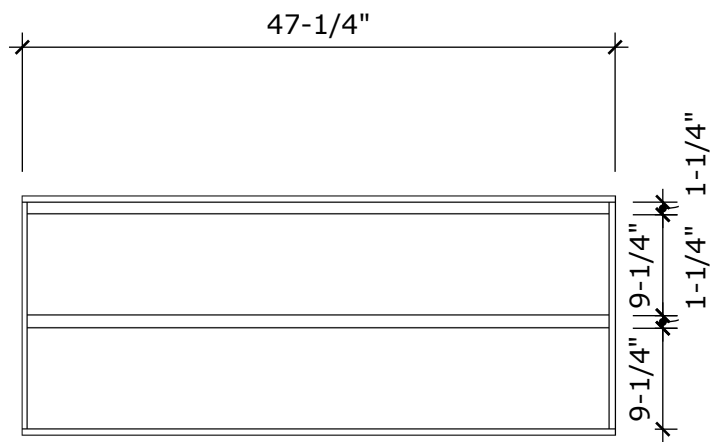

MODEL NAME: MC 1200J
PERSPECTIVE

PLAN

FRONT ELEVATION

SIDE ELEVATION

SECTION CUT

BACK VIEW

MODEL NAME: MC 1200J

TOP DRAWER
U-SHAPE INSERT

BOTTOM DRAWER
FULL DRAWER