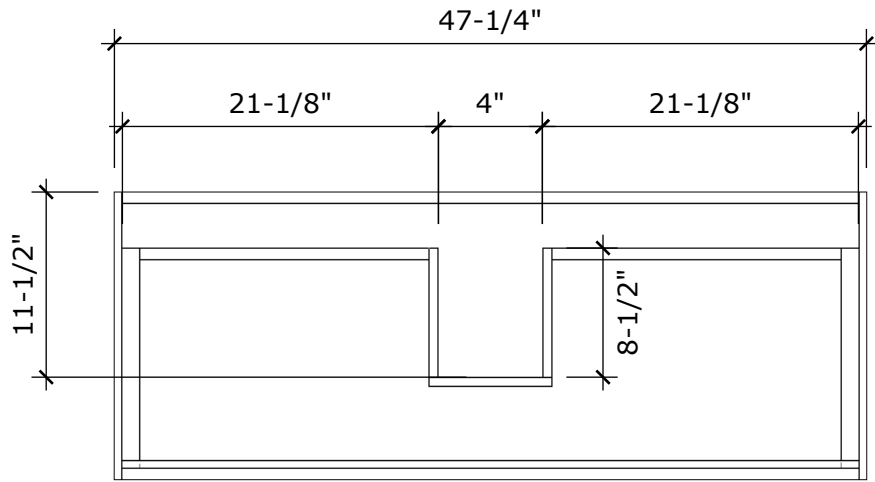

MODEL NAME: MC 1200J
PERSPECTIVE

PLAN

FRONT ELEVATION

SIDE ELEVATION

SECTION CUT

BACK VIEW

MODEL NAME: MC 1200J

TOP DRAWER
U-SHAPE INSERT

BOTTOM DRAWER
FULL DRAWER