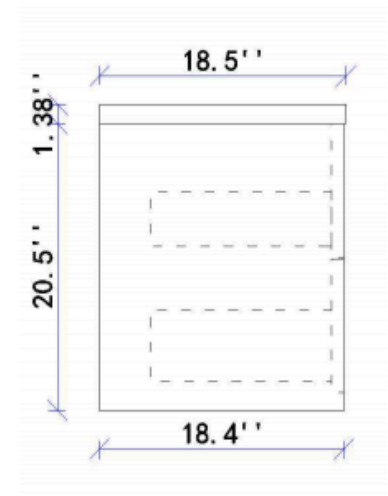

MODEL: MC 90A
PERSPECTIVE

TOP VIEW

FRONT VIEW

SIDE VIEW