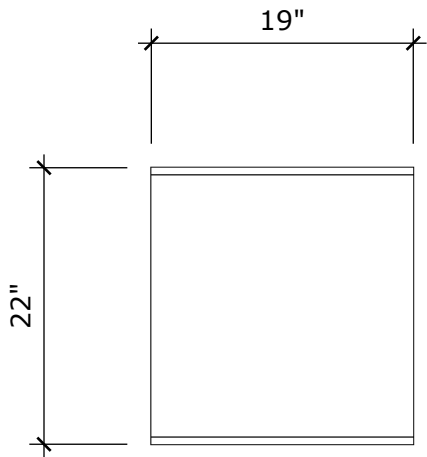

MODEL NAME: MC 900J
PERSPECTIVE

PLAN

FRONT ELEVATION

SIDE ELEVATION

SECTION CUT

BACK VIEW

MODEL NAME: MC 900J

TOP DRAWER
U-SHAPE INSERT

BOTTOM DRAWER
FULL DRAWER