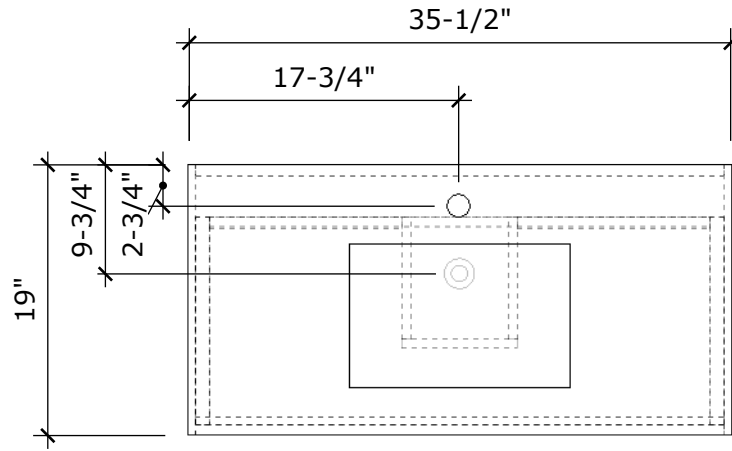

MODEL NAME: MC 900J
PERSPECTIVE

PLAN

FRONT ELEVATION

SIDE ELEVATION

SECTION CUT

BACK VIEW

MODEL NAME: MC 900J

TOP DRAWER
U-SHAPE INSERT

BOTTOM DRAWER
FULL DRAWER