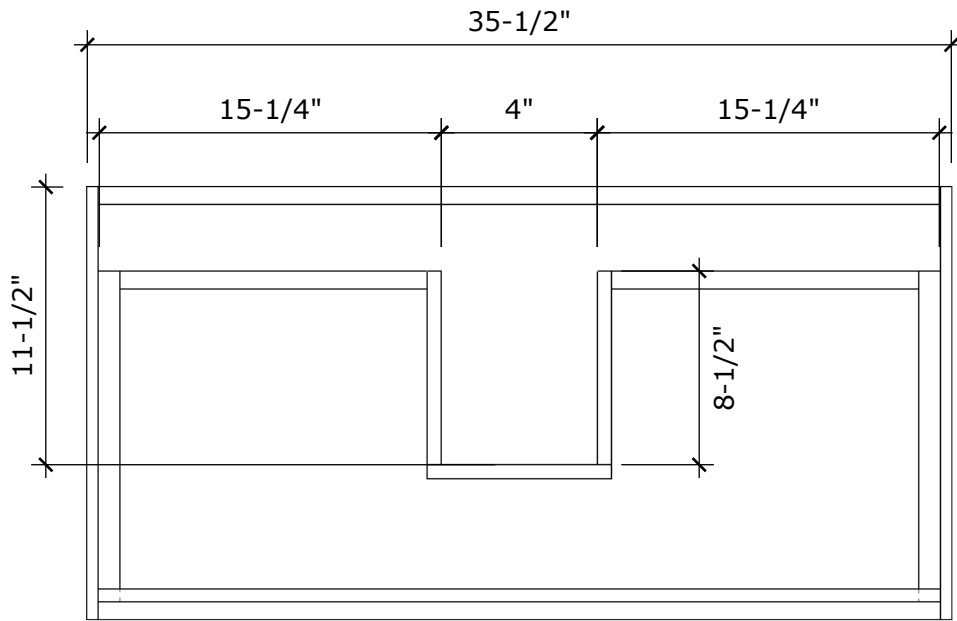

MODEL NAME: MC 900J
PERSPECTIVE

PLAN

FRONT ELEVATION

SIDE ELEVATION

SECTION CUT

BACK VIEW

MODEL NAME: MC 900J

TOP DRAWER
U-SHAPE INSERT

BOTTOM DRAWER
FULL DRAWER