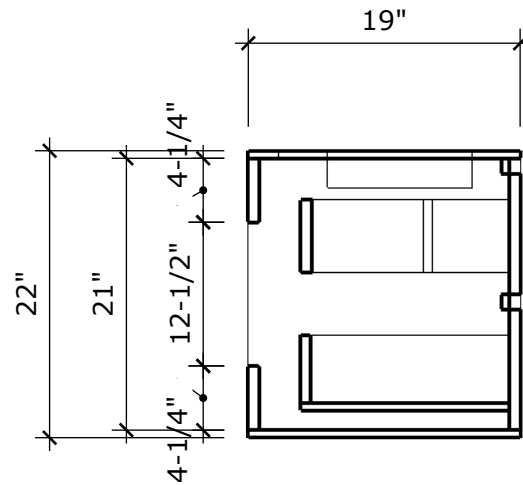

MODEL NAME: MC 900J
PERSPECTIVE

PLAN

FRONT ELEVATION

SIDE ELEVATION

SECTION CUT

BACK VIEW

MODEL NAME: MC 900J

TOP DRAWER
U-SHAPE INSERT

BOTTOM DRAWER
FULL DRAWER