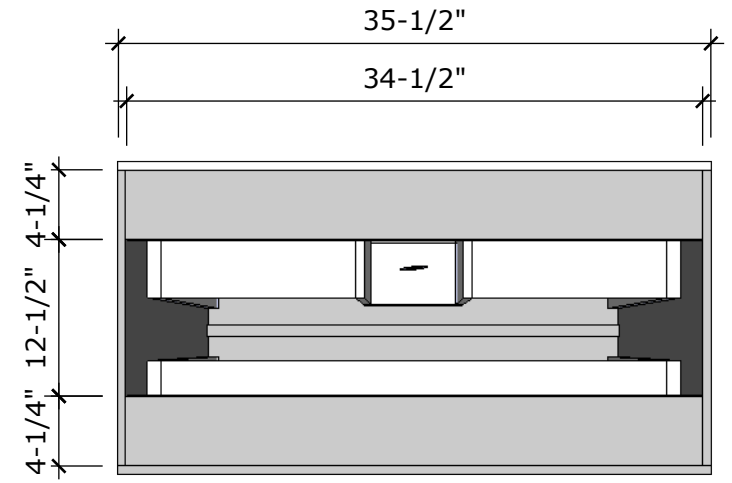

MODEL NAME: MC 900J
PERSPECTIVE

PLAN

FRONT ELEVATION

SIDE ELEVATION

SECTION CUT

BACK VIEW

MODEL NAME: MC 900J

TOP DRAWER
U-SHAPE INSERT

BOTTOM DRAWER
FULL DRAWER