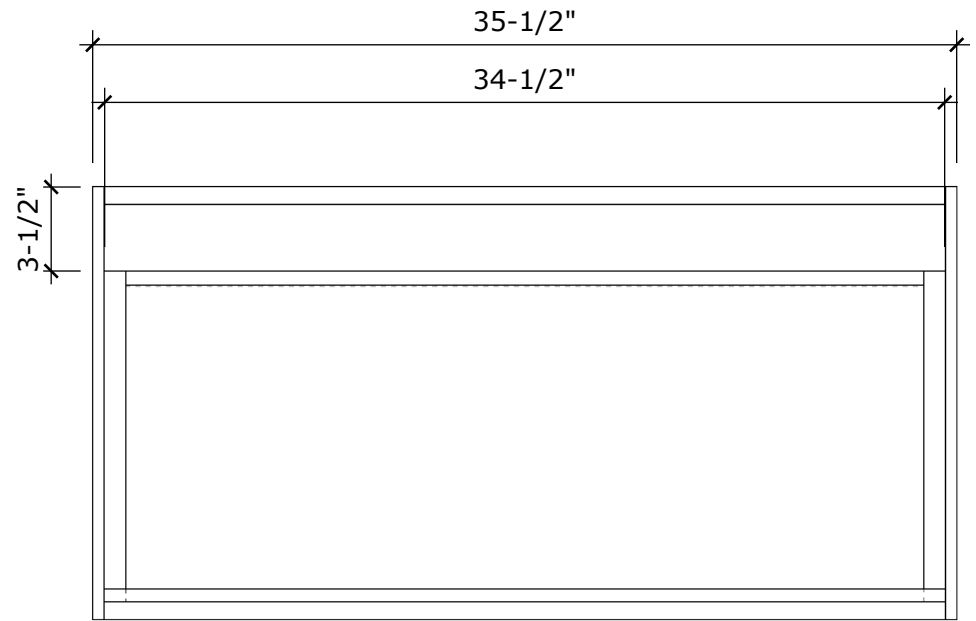

MODEL NAME: MC 900J
PERSPECTIVE

PLAN

FRONT ELEVATION

SIDE ELEVATION

SECTION CUT

BACK VIEW

MODEL NAME: MC 900J

TOP DRAWER
U-SHAPE INSERT

BOTTOM DRAWER
FULL DRAWER