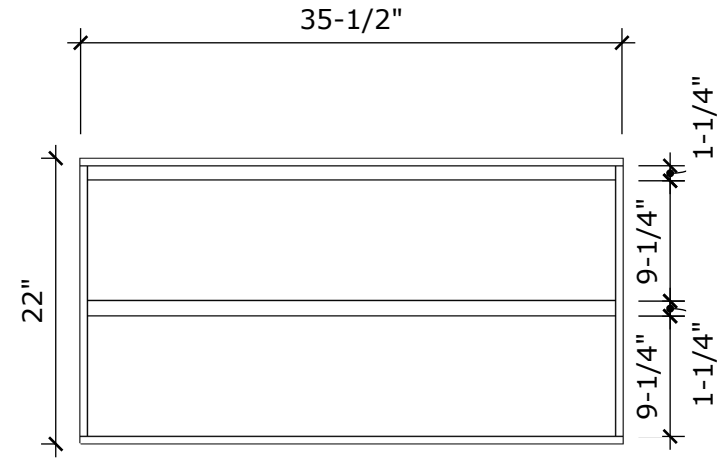

MODEL NAME: MC 900J
PERSPECTIVE

PLAN

FRONT ELEVATION

SIDE ELEVATION

SECTION CUT

BACK VIEW

MODEL NAME: MC 900J

TOP DRAWER
U-SHAPE INSERT

BOTTOM DRAWER
FULL DRAWER