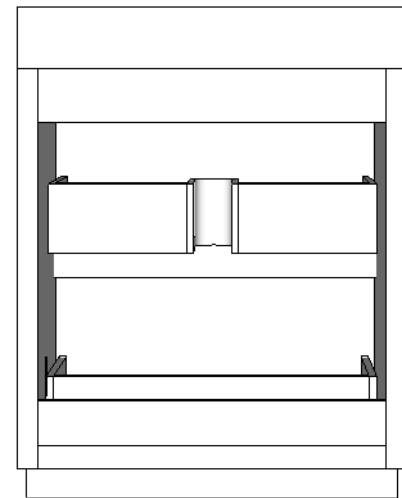

MODEL NAME: MC 690F
PERSPECTIVE

SIDE ELEVATION

FRONT ELEVATION

PLAN

SECTION CUT

BACK ELEVATION