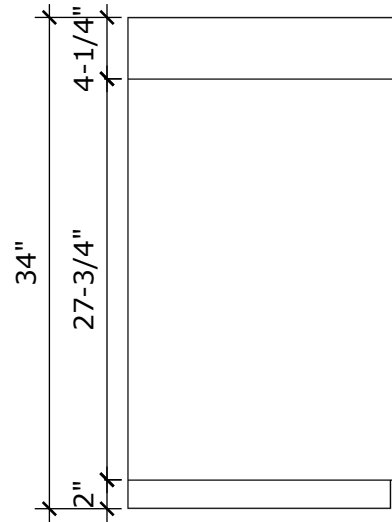

MODEL NAME: MC 690F
PERSPECTIVE

SIDE ELEVATION

FRONT ELEVATION

PLAN

SECTION CUT

BACK ELEVATION