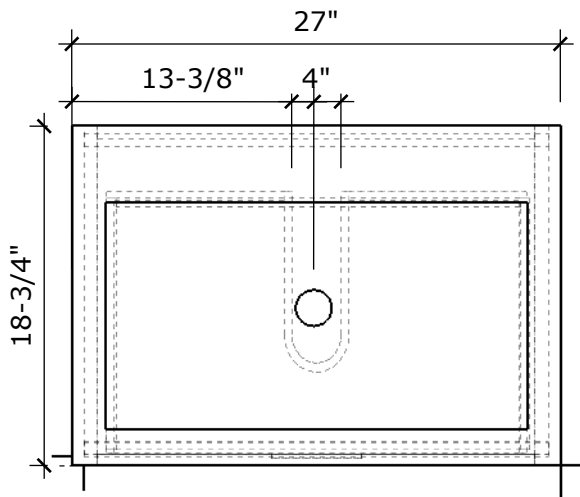

MODEL NAME: MC 690F
PERSPECTIVE

SIDE ELEVATION

FRONT ELEVATION

PLAN

SECTION CUT

BACK ELEVATION