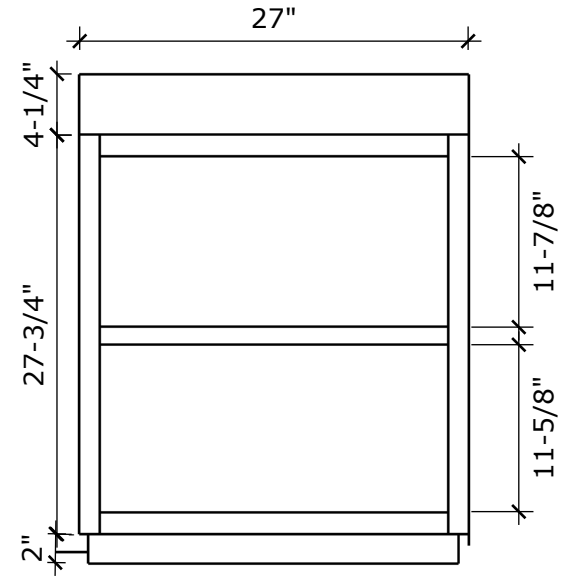

MODEL NAME: MC 690F
PERSPECTIVE

SIDE ELEVATION

FRONT ELEVATION

PLAN

SECTION CUT

BACK ELEVATION