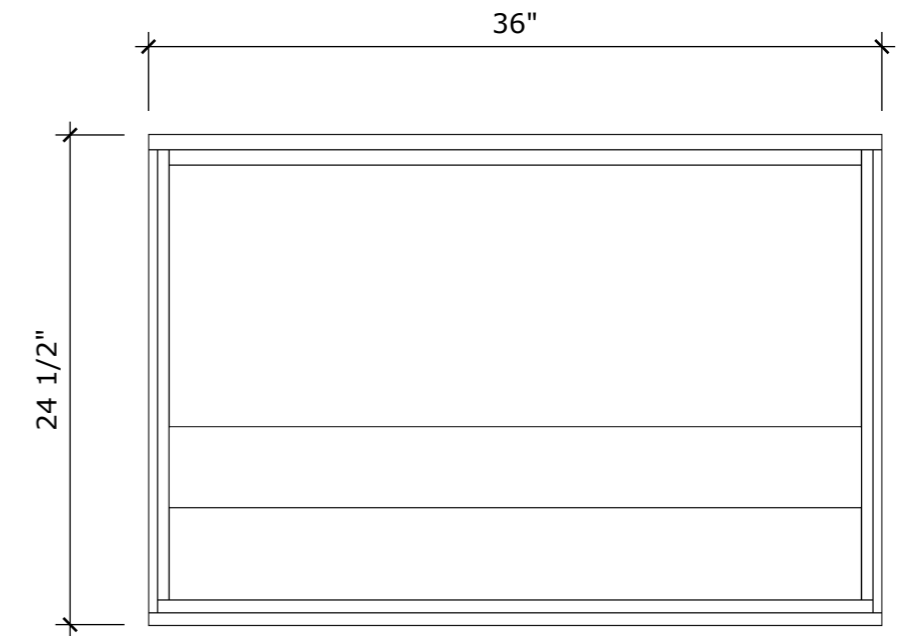

PERSPECTIVE

MODEL NAME: MC 900H

PLAN

FRONT ELEVATION

BACK ELEVATION

SECTION CUT

DRAWER