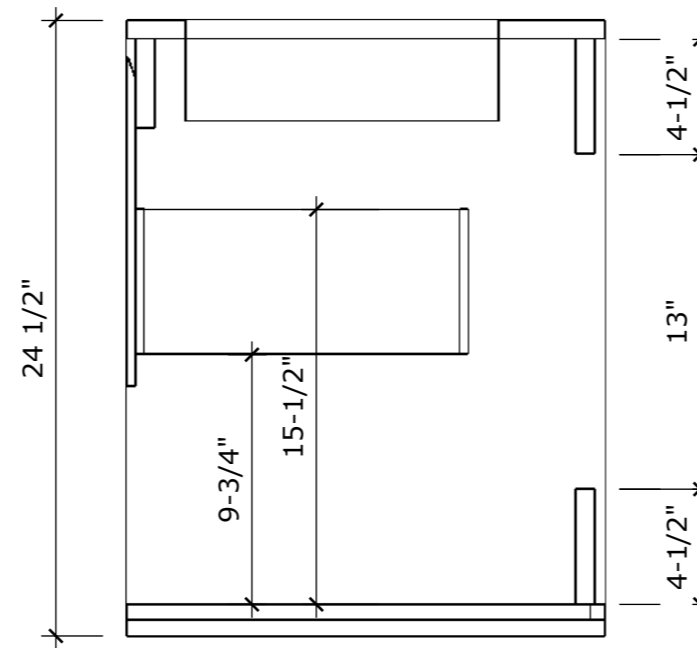

PERSPECTIVE

MODEL NAME: MC 900H

PLAN

FRONT ELEVATION

BACK ELEVATION

SECTION CUT

DRAWER