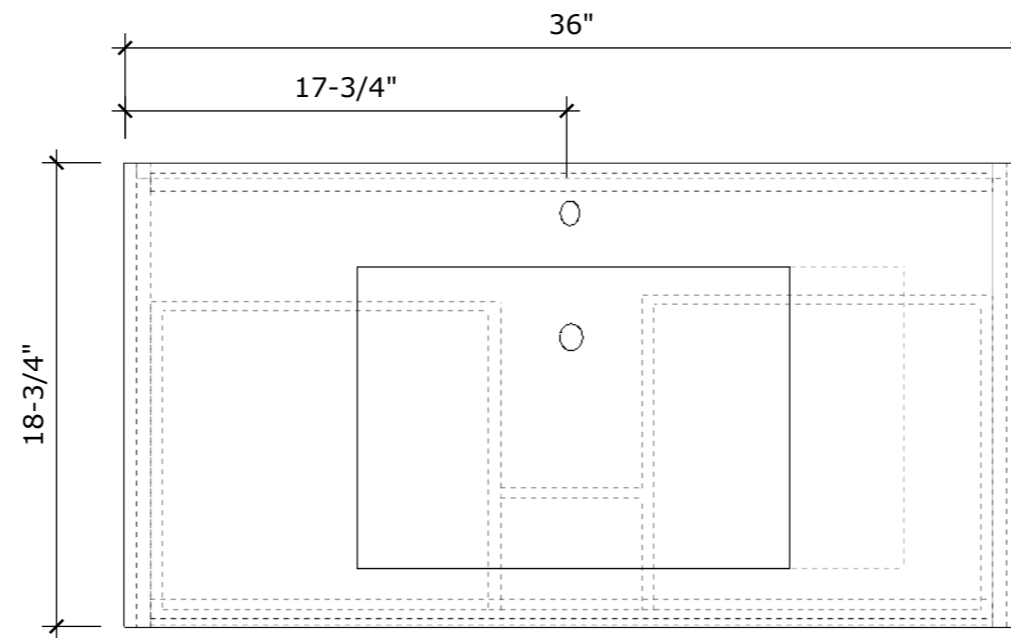

PERSPECTIVE

MODEL NAME: MC 900H

PLAN

FRONT ELEVATION

BACK ELEVATION

SECTION CUT

DRAWER