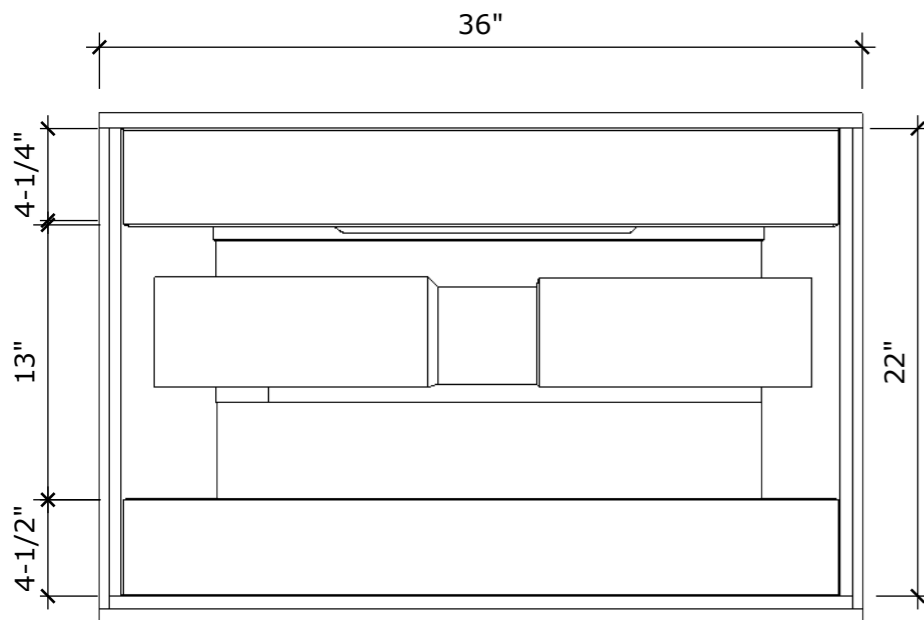

PERSPECTIVE

MODEL NAME: MC 900H

PLAN

FRONT ELEVATION

BACK ELEVATION

SECTION CUT

DRAWER