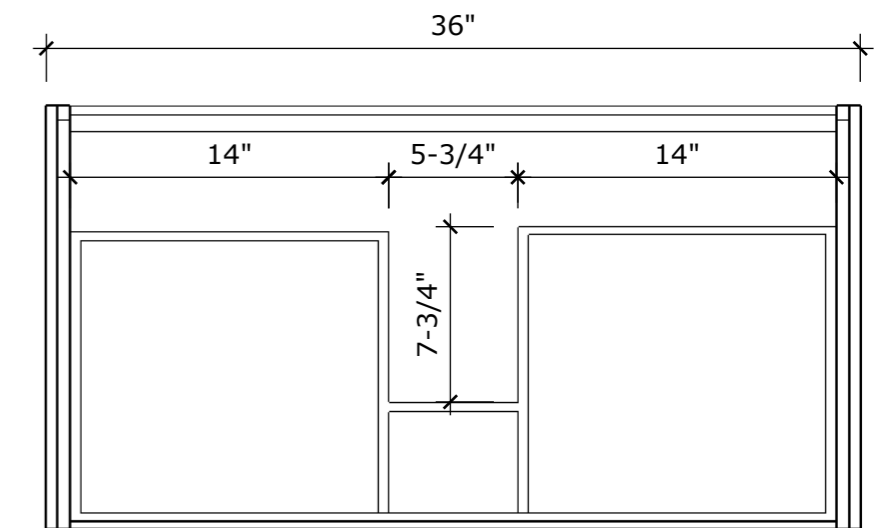

PERSPECTIVE

MODEL NAME: MC 900H

PLAN

FRONT ELEVATION

BACK ELEVATION

SECTION CUT

DRAWER