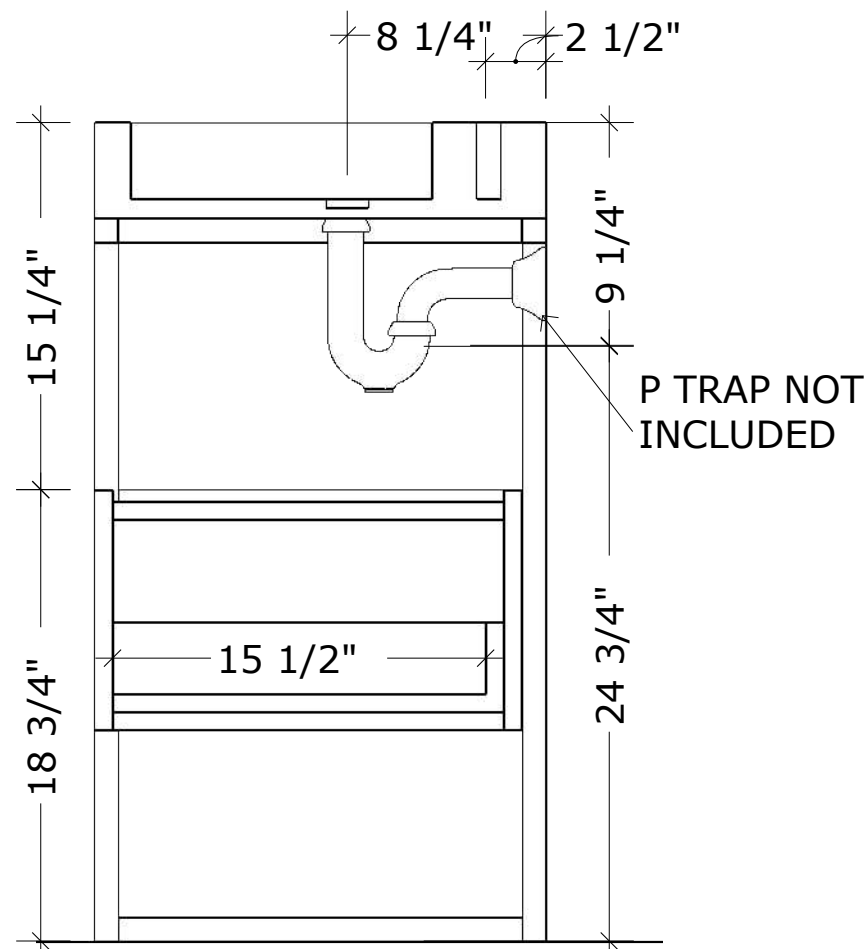

MODEL NAME: MC 690M
PERSPECTIVE

PLAN

FRONT ELEVATION

SIDE ELEVATION

SECTION CUT

DRAWER
FULL