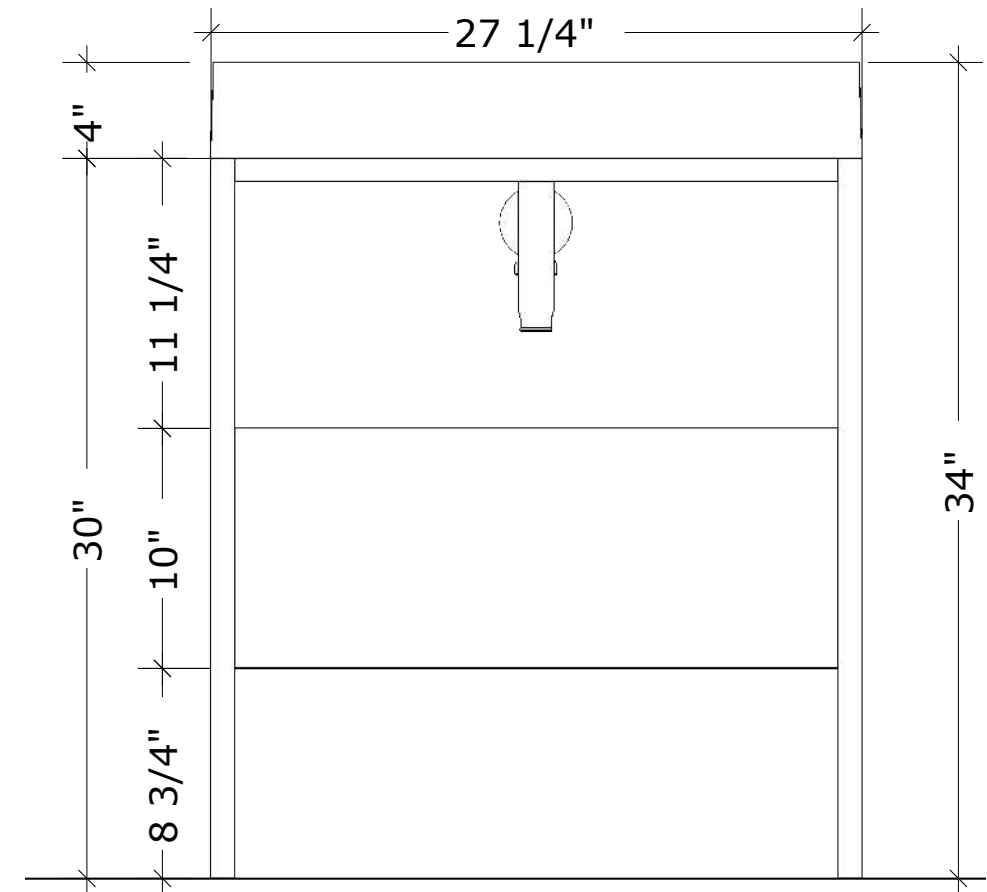

MODEL NAME: MC 690M
PERSPECTIVE

PLAN

FRONT ELEVATION

SIDE ELEVATION

SECTION CUT

DRAWER
FULL