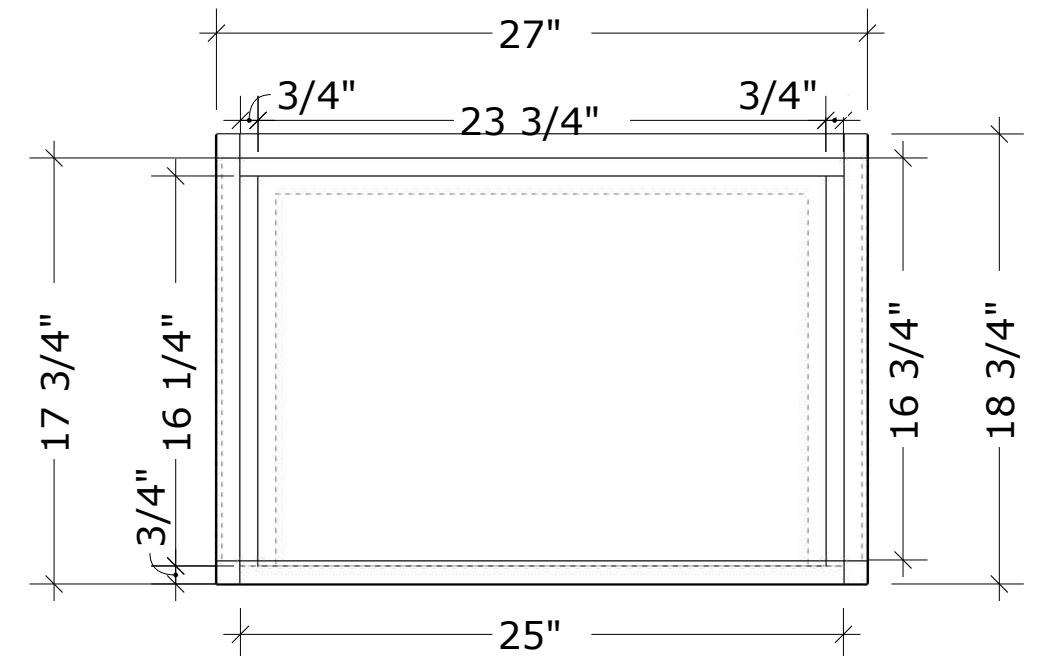

MODEL NAME: MC 690M
PERSPECTIVE

PLAN

FRONT ELEVATION

SIDE ELEVATION

SECTION CUT

DRAWER
FULL