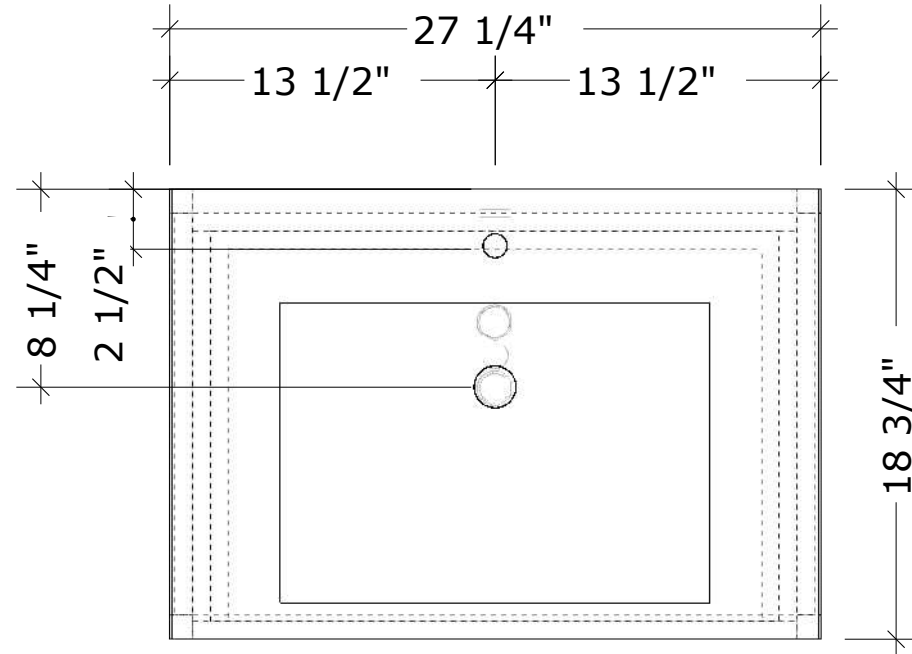

MODEL NAME: MC 690M
PERSPECTIVE

PLAN

FRONT ELEVATION

SIDE ELEVATION

SECTION CUT

DRAWER
FULL