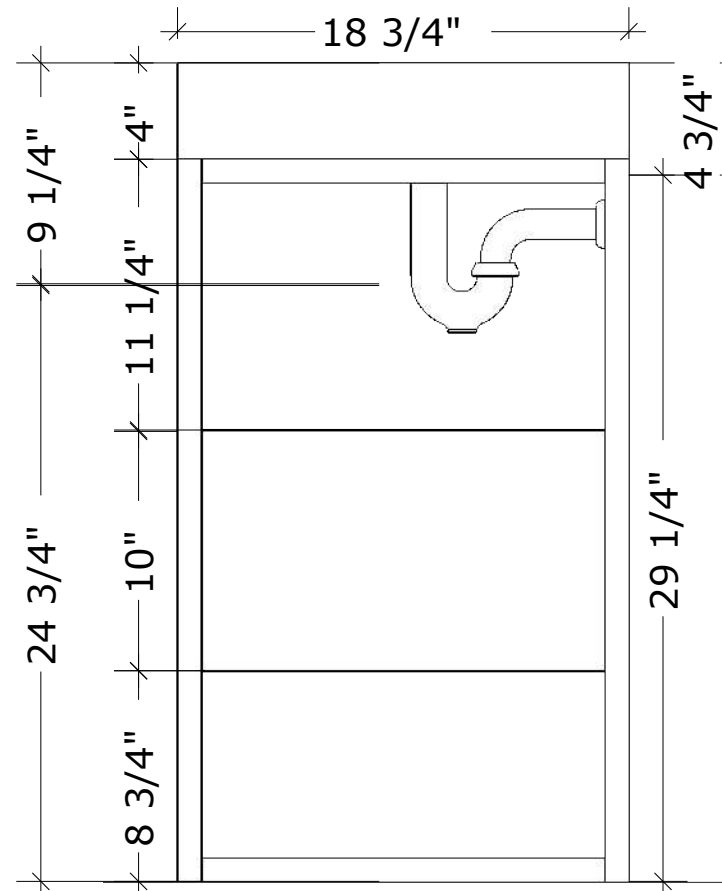

MODEL NAME: MC 690M
PERSPECTIVE

PLAN

FRONT ELEVATION

SIDE ELEVATION

SECTION CUT

DRAWER
FULL