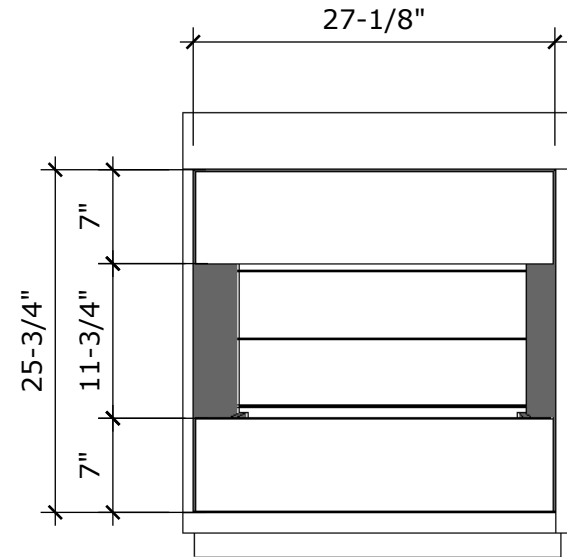

MODEL NAME: MC 750
PERSPECTIVE

PLAN

FRONT ELEVATION

SECTION CUT

BACK ELEVATION

MODEL NAME: MC 750

TOP TWO DRAWERS

BOTTOM TWO DRAWERS