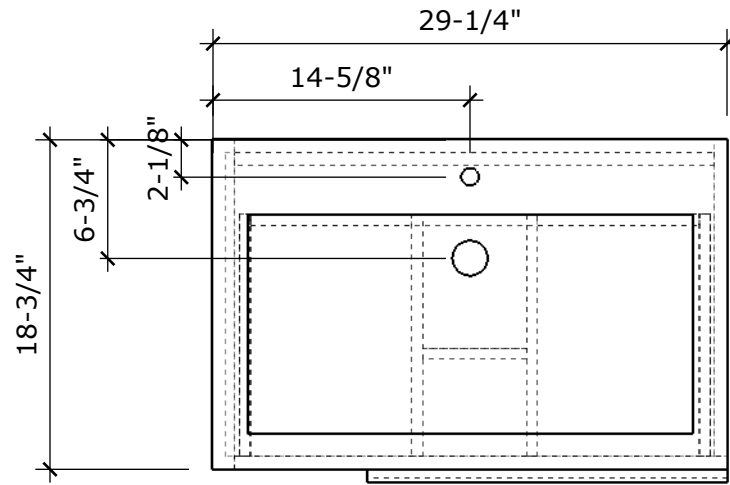

MODEL NAME: MC 750
PERSPECTIVE

PLAN

FRONT ELEVATION

SECTION CUT

BACK ELEVATION

MODEL NAME: MC 750

TOP TWO DRAWERS

BOTTOM TWO DRAWERS