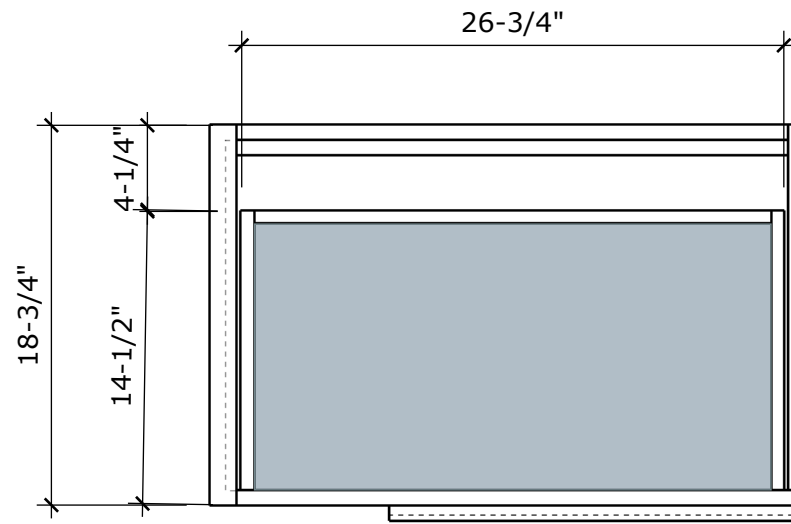

MODEL NAME: MC 750
PERSPECTIVE

PLAN

FRONT ELEVATION

SECTION CUT

BACK ELEVATION

MODEL NAME: MC 750

TOP TWO DRAWERS

BOTTOM TWO DRAWERS