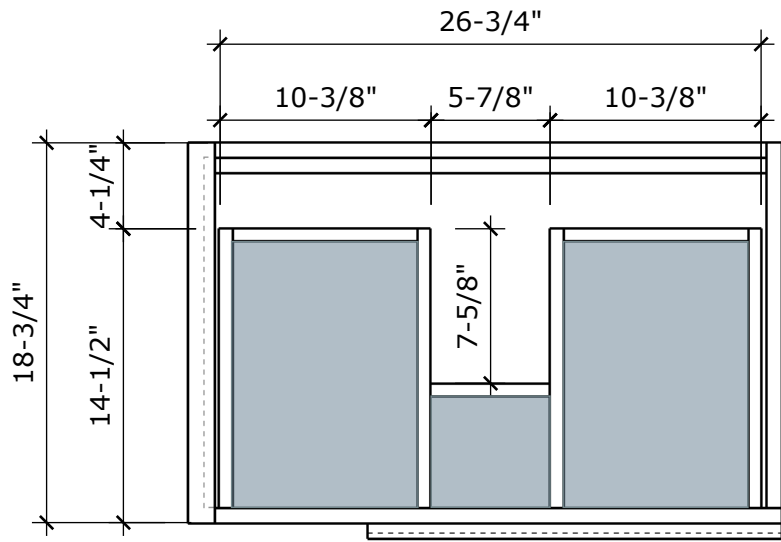

MODEL NAME: MC 750
PERSPECTIVE

PLAN

FRONT ELEVATION

SECTION CUT

BACK ELEVATION

MODEL NAME: MC 750

TOP TWO DRAWERS

BOTTOM TWO DRAWERS