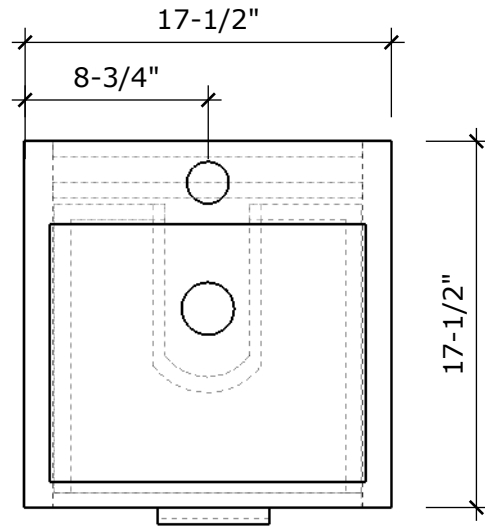

MODEL NAME: MC 450L
PERSPECTIVE

PLAN

FRONT ELEVATION

BACK VIEW

SECTION CUT

DRAWER