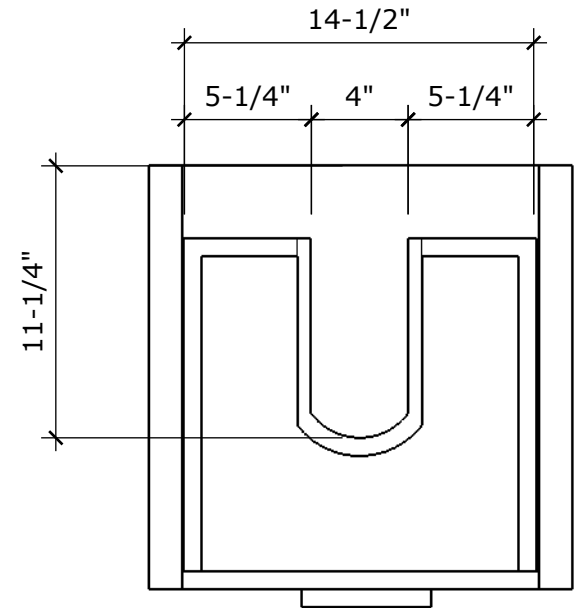

MODEL NAME: MC 450L
PERSPECTIVE

PLAN

FRONT ELEVATION

BACK VIEW

SECTION CUT

DRAWER