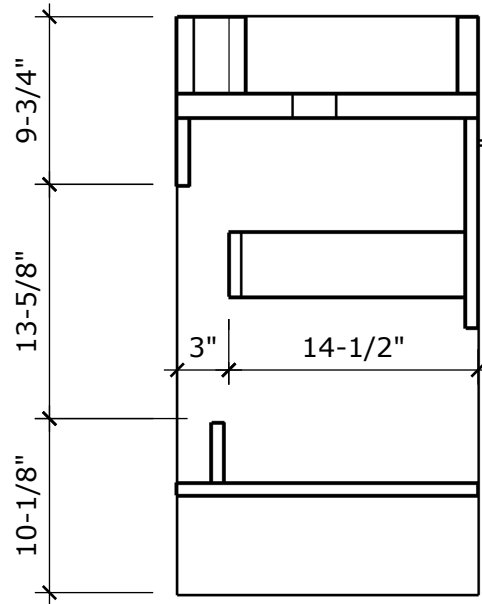

MODEL NAME: MC 450L
PERSPECTIVE

PLAN

FRONT ELEVATION

BACK VIEW

SECTION CUT

DRAWER