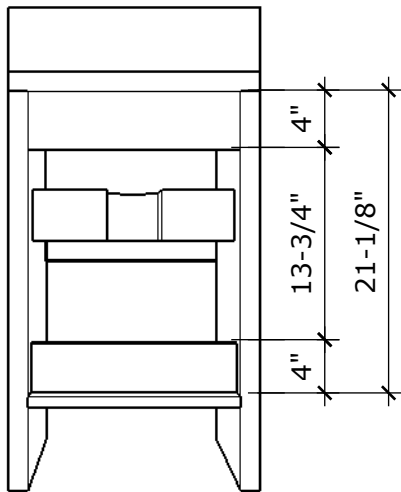

MODEL NAME: MC 450L
PERSPECTIVE

PLAN

FRONT ELEVATION

BACK VIEW

SECTION CUT

DRAWER