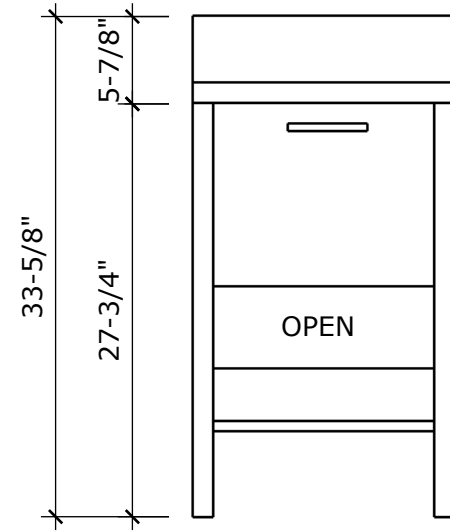

MODEL NAME: MC 450L
PERSPECTIVE

PLAN

FRONT ELEVATION

BACK VIEW

SECTION CUT

DRAWER