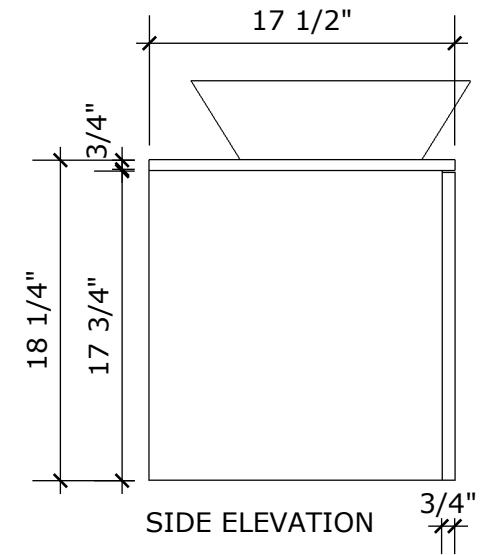

PLAN VIEW

FRONT ELEVATION

SIDE ELEVATION

PERSPECTIVE

SECTION

**PROJECT NAME:** 2014 - 24"  
**WORKTOP:** MARBLE  
**DOOR SHAPE:** PLAIN  
**COLOUR TYPE:** WENGE, BLACK  
**SLIDE SYSTEM:** BLUM SOFT CLOSE

PLAN VIEW

FRONT ELEVATION

SIDE ELEVATION

PERSPECTIVE

SECTION

**PROJECT NAME: 2014 - 30"**  
**WORKTOP: MARBLE**  
**DOOR SHAPE: PLAIN**  
**COLOUR TYPE: WENGE. BLACK**  
**SLIDE SYSTEM: BLUM SOFT CLOSE**

**2014 - 30"**

PLAN VIEW

FRONT ELEVATION

SIDE ELEVATION

PERSPECTIVE

SECTION

**PROJECT NAME: 2014 - 36"**  
**WORKTOP: MARBLE**  
**DOOR SHAPE: PLAIN**  
**COLOUR TYPE: WENGE, BLACK**  
**SLIDE SYSTEM: BLUM SOFT CLOSE**

**2014 - 36"**