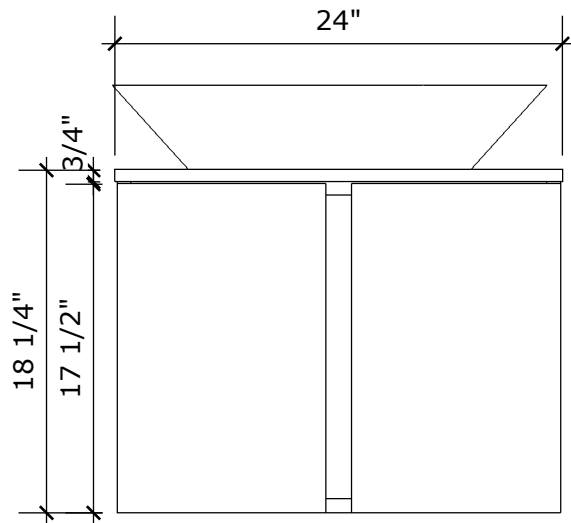

PLAN VIEW

FRONT ELEVATION

SIDE ELEVATION

PERSPECTIVE

SECTION

**PROJECT NAME:** 2014 - 24"  
**WORKTOP:** MARBLE  
**DOOR SHAPE:** PLAIN  
**COLOUR TYPE:** WENGE, BLACK  
**SLIDE SYSTEM:** BLUM SOFT CLOSE

PLAN VIEW

FRONT ELEVATION

SIDE ELEVATION

PERSPECTIVE

SECTION

**PROJECT NAME: 2014 - 30"**  
**WORKTOP: MARBLE**  
**DOOR SHAPE: PLAIN**  
**COLOUR TYPE: WENGE. BLACK**  
**SLIDE SYSTEM: BLUM SOFT CLOSE**

**2014 - 30"**

PLAN VIEW

FRONT ELEVATION

SIDE ELEVATION

PERSPECTIVE

SECTION

**PROJECT NAME: 2014 - 36"**  
**WORKTOP: MARBLE**  
**DOOR SHAPE: PLAIN**  
**COLOUR TYPE: WENGE, BLACK**  
**SLIDE SYSTEM: BLUM SOFT CLOSE**

**2014 - 36"**