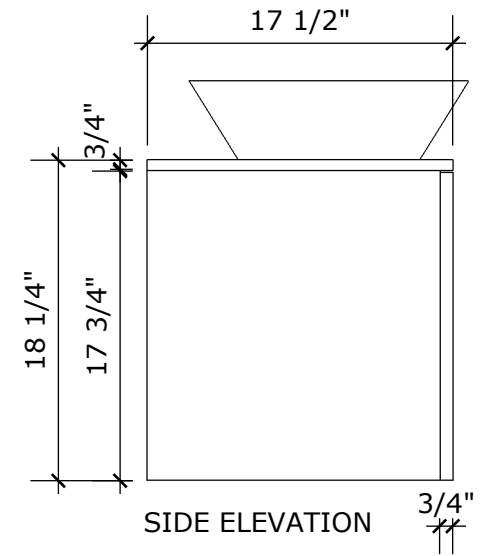

PLAN VIEW

FRONT ELEVATION

SIDE ELEVATION

PERSPECTIVE

SECTION

**PROJECT NAME:** 2014 - 24"  
**WORKTOP:** MARBLE  
**DOOR SHAPE:** PLAIN  
**COLOUR TYPE:** WENGE, BLACK  
**SLIDE SYSTEM:** BLUM SOFT CLOSE

PLAN VIEW

FRONT ELEVATION

SIDE ELEVATION

PERSPECTIVE

SECTION

**PROJECT NAME: 2014 - 30"**  
**WORKTOP: MARBLE**  
**DOOR SHAPE: PLAIN**  
**COLOUR TYPE: WENGE. BLACK**  
**SLIDE SYSTEM: BLUM SOFT CLOSE**

**2014 - 30"**

PLAN VIEW

FRONT ELEVATION

SIDE ELEVATION

PERSPECTIVE

SECTION

**PROJECT NAME: 2014 - 36"**  
**WORKTOP: MARBLE**  
**DOOR SHAPE: PLAIN**  
**COLOUR TYPE: WENGE, BLACK**  
**SLIDE SYSTEM: BLUM SOFT CLOSE**

**2014 - 36"**