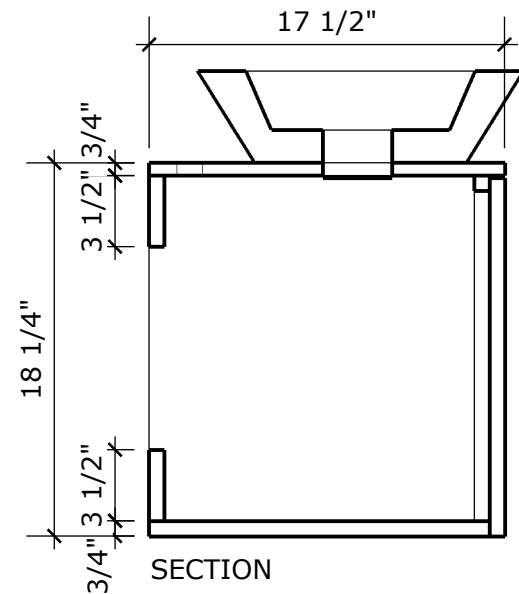

PLAN VIEW

FRONT ELEVATION

SIDE ELEVATION

PERSPECTIVE

SECTION

**PROJECT NAME: 2014 - 36"**  
**WORKTOP: MARBLE**  
**DOOR SHAPE: PLAIN**  
**COLOUR TYPE: WENGE, BLACK**  
**SLIDE SYSTEM: BLUM SOFT CLOSE**

**2014 - 36"**