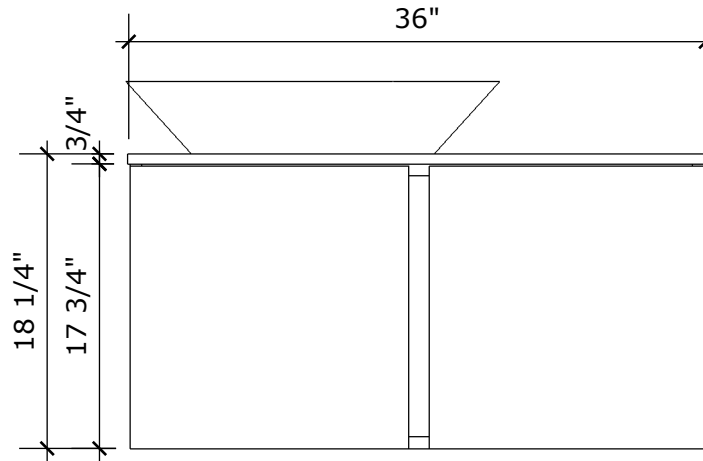

PLAN VIEW

FRONT ELEVATION

SIDE ELEVATION

PERSPECTIVE

SECTION

**PROJECT NAME:** 2014 - 24"  
**WORKTOP:** MARBLE  
**DOOR SHAPE:** PLAIN  
**COLOUR TYPE:** WENGE, BLACK  
**SLIDE SYSTEM:** BLUM SOFT CLOSE

PLAN VIEW

FRONT ELEVATION

SIDE ELEVATION

PERSPECTIVE

SECTION

**PROJECT NAME: 2014 - 30"**  
**WORKTOP: MARBLE**  
**DOOR SHAPE: PLAIN**  
**COLOUR TYPE: WENGE. BLACK**  
**SLIDE SYSTEM: BLUM SOFT CLOSE**

**2014 - 30"**

PLAN VIEW

FRONT ELEVATION

SIDE ELEVATION

PERSPECTIVE

SECTION

**PROJECT NAME: 2014 - 36"**  
**WORKTOP: MARBLE**  
**DOOR SHAPE: PLAIN**  
**COLOUR TYPE: WENGE, BLACK**  
**SLIDE SYSTEM: BLUM SOFT CLOSE**

**2014 - 36"**