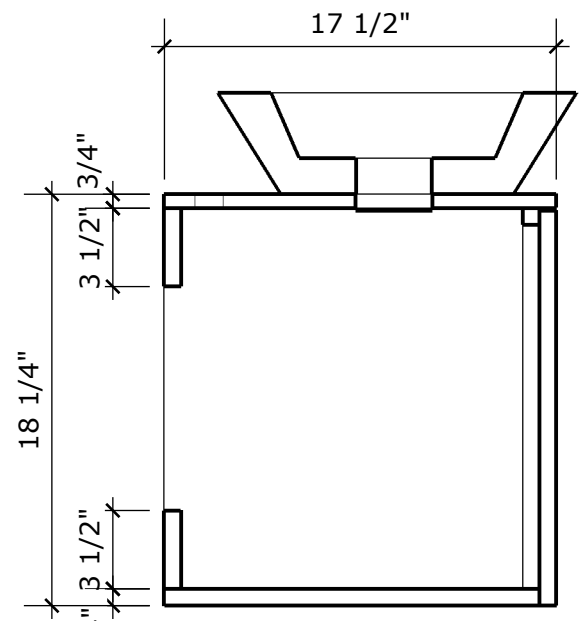

PLAN VIEW

FRONT ELEVATION

SIDE ELEVATION

PERSPECTIVE

SECTION

**PROJECT NAME:** 2014 - 24"  
**WORKTOP:** MARBLE  
**DOOR SHAPE:** PLAIN  
**COLOUR TYPE:** WENGE, BLACK  
**SLIDE SYSTEM:** BLUM SOFT CLOSE

PLAN VIEW

FRONT ELEVATION

SIDE ELEVATION

PERSPECTIVE

SECTION

**PROJECT NAME: 2014 - 30"**  
**WORKTOP: MARBLE**  
**DOOR SHAPE: PLAIN**  
**COLOUR TYPE: WENGE. BLACK**  
**SLIDE SYSTEM: BLUM SOFT CLOSE**

**2014 - 30"**

PLAN VIEW

FRONT ELEVATION

SIDE ELEVATION

PERSPECTIVE

SECTION

**PROJECT NAME: 2014 - 36"**  
**WORKTOP: MARBLE**  
**DOOR SHAPE: PLAIN**  
**COLOUR TYPE: WENGE, BLACK**  
**SLIDE SYSTEM: BLUM SOFT CLOSE**

**2014 - 36"**