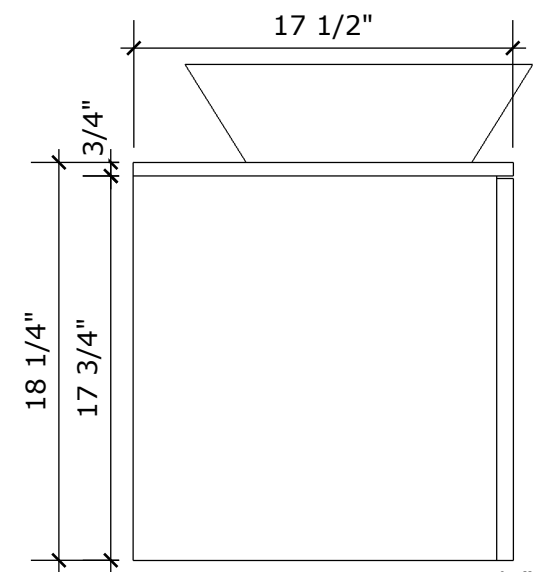

PLAN VIEW

FRONT ELEVATION

SIDE ELEVATION

PERSPECTIVE

SECTION

**PROJECT NAME:** 2014 - 24"  
**WORKTOP:** MARBLE  
**DOOR SHAPE:** PLAIN  
**COLOUR TYPE:** WENGE, BLACK  
**SLIDE SYSTEM:** BLUM SOFT CLOSE

PLAN VIEW

FRONT ELEVATION

SIDE ELEVATION

PERSPECTIVE

SECTION

**PROJECT NAME: 2014 - 30"**  
**WORKTOP: MARBLE**  
**DOOR SHAPE: PLAIN**  
**COLOUR TYPE: WENGE. BLACK**  
**SLIDE SYSTEM: BLUM SOFT CLOSE**

**2014 - 30"**

PLAN VIEW

FRONT ELEVATION

SIDE ELEVATION

PERSPECTIVE

SECTION

**PROJECT NAME: 2014 - 36"**  
**WORKTOP: MARBLE**  
**DOOR SHAPE: PLAIN**  
**COLOUR TYPE: WENGE, BLACK**  
**SLIDE SYSTEM: BLUM SOFT CLOSE**

**2014 - 36"**