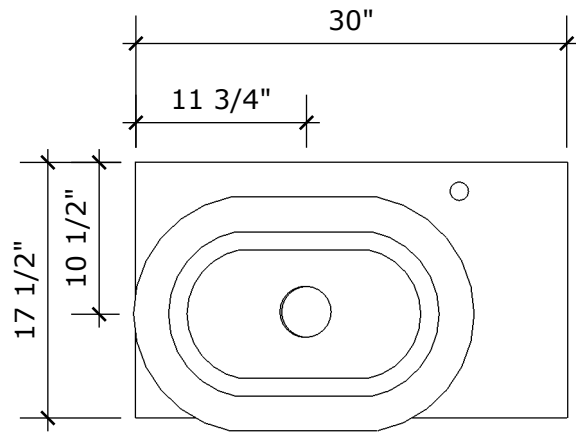

PLAN VIEW

FRONT ELEVATION

SIDE ELEVATION

PERSPECTIVE

SECTION

**PROJECT NAME:** 2014 - 24"  
**WORKTOP:** MARBLE  
**DOOR SHAPE:** PLAIN  
**COLOUR TYPE:** WENGE, BLACK  
**SLIDE SYSTEM:** BLUM SOFT CLOSE

PLAN VIEW

FRONT ELEVATION

SIDE ELEVATION

PERSPECTIVE

SECTION

**PROJECT NAME: 2014 - 30"**  
**WORKTOP: MARBLE**  
**DOOR SHAPE: PLAIN**  
**COLOUR TYPE: WENGE. BLACK**  
**SLIDE SYSTEM: BLUM SOFT CLOSE**

**2014 - 30"**

PLAN VIEW

FRONT ELEVATION

SIDE ELEVATION

PERSPECTIVE

SECTION

**PROJECT NAME: 2014 - 36"**  
**WORKTOP: MARBLE**  
**DOOR SHAPE: PLAIN**  
**COLOUR TYPE: WENGE, BLACK**  
**SLIDE SYSTEM: BLUM SOFT CLOSE**

**2014 - 36"**