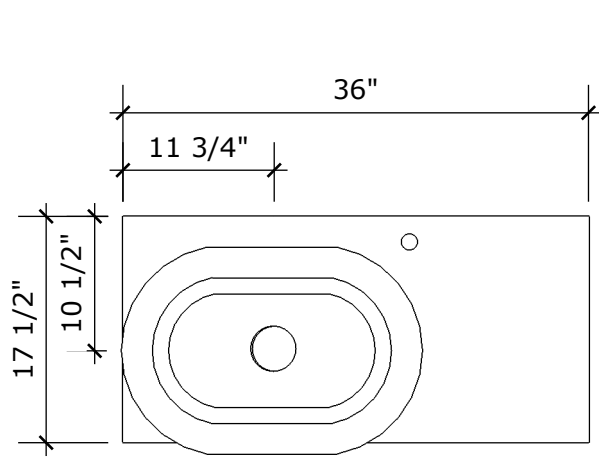

PLAN VIEW

FRONT ELEVATION

SIDE ELEVATION

PERSPECTIVE

SECTION

**PROJECT NAME:** 2014 - 24"  
**WORKTOP:** MARBLE  
**DOOR SHAPE:** PLAIN  
**COLOUR TYPE:** WENGE, BLACK  
**SLIDE SYSTEM:** BLUM SOFT CLOSE

PLAN VIEW

FRONT ELEVATION

SIDE ELEVATION

PERSPECTIVE

SECTION

**PROJECT NAME: 2014 - 30"**  
**WORKTOP: MARBLE**  
**DOOR SHAPE: PLAIN**  
**COLOUR TYPE: WENGE. BLACK**  
**SLIDE SYSTEM: BLUM SOFT CLOSE**

**2014 - 30"**

PLAN VIEW

FRONT ELEVATION

SIDE ELEVATION

PERSPECTIVE

SECTION

**PROJECT NAME: 2014 - 36"**  
**WORKTOP: MARBLE**  
**DOOR SHAPE: PLAIN**  
**COLOUR TYPE: WENGE, BLACK**  
**SLIDE SYSTEM: BLUM SOFT CLOSE**

**2014 - 36"**