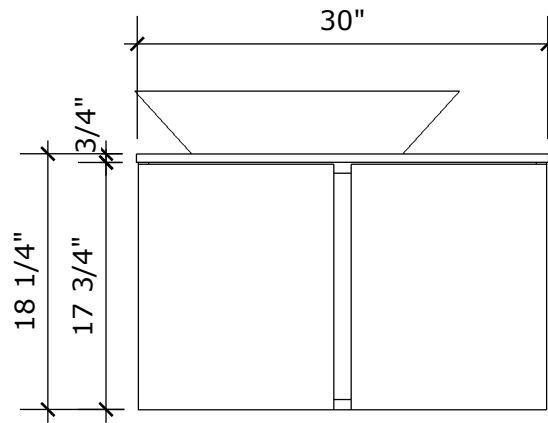

PLAN VIEW

FRONT ELEVATION

SIDE ELEVATION

PERSPECTIVE

SECTION

**PROJECT NAME:** 2014 - 24"  
**WORKTOP:** MARBLE  
**DOOR SHAPE:** PLAIN  
**COLOUR TYPE:** WENGE, BLACK  
**SLIDE SYSTEM:** BLUM SOFT CLOSE

PLAN VIEW

FRONT ELEVATION

SIDE ELEVATION

PERSPECTIVE

SECTION

**PROJECT NAME: 2014 - 30"**  
**WORKTOP: MARBLE**  
**DOOR SHAPE: PLAIN**  
**COLOUR TYPE: WENGE. BLACK**  
**SLIDE SYSTEM: BLUM SOFT CLOSE**

**2014 - 30"**

PLAN VIEW

FRONT ELEVATION

SIDE ELEVATION

PERSPECTIVE

SECTION

**PROJECT NAME: 2014 - 36"**  
**WORKTOP: MARBLE**  
**DOOR SHAPE: PLAIN**  
**COLOUR TYPE: WENGE, BLACK**  
**SLIDE SYSTEM: BLUM SOFT CLOSE**

**2014 - 36"**