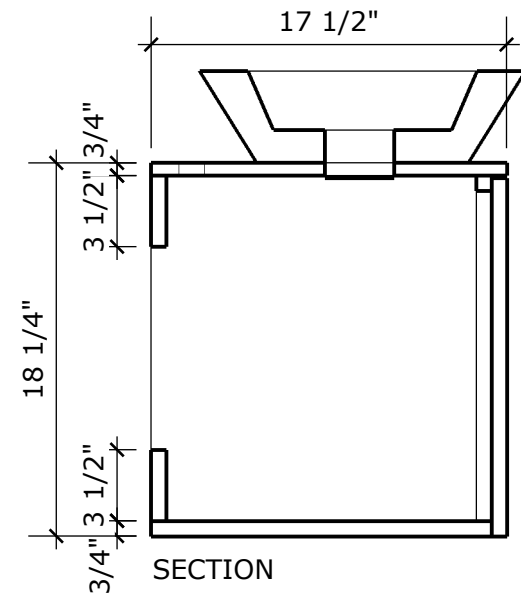

PLAN VIEW

FRONT ELEVATION

SIDE ELEVATION

PERSPECTIVE

SECTION

**PROJECT NAME:** 2014 - 24"  
**WORKTOP:** MARBLE  
**DOOR SHAPE:** PLAIN  
**COLOUR TYPE:** WENGE, BLACK  
**SLIDE SYSTEM:** BLUM SOFT CLOSE

PLAN VIEW

FRONT ELEVATION

SIDE ELEVATION

PERSPECTIVE

SECTION

**PROJECT NAME: 2014 - 30"**  
**WORKTOP: MARBLE**  
**DOOR SHAPE: PLAIN**  
**COLOUR TYPE: WENGE. BLACK**  
**SLIDE SYSTEM: BLUM SOFT CLOSE**

**2014 - 30"**

PLAN VIEW

FRONT ELEVATION

SIDE ELEVATION

PERSPECTIVE

SECTION

**PROJECT NAME: 2014 - 36"**  
**WORKTOP: MARBLE**  
**DOOR SHAPE: PLAIN**  
**COLOUR TYPE: WENGE, BLACK**  
**SLIDE SYSTEM: BLUM SOFT CLOSE**

**2014 - 36"**