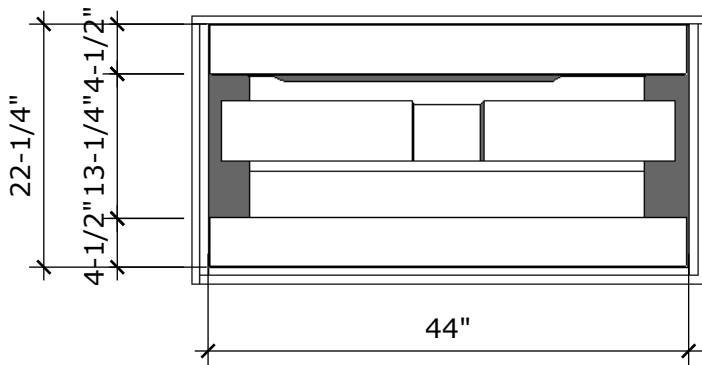

MODEL NAME: MC 1200H
PERSPECTIVE

PLAN

FRONT ELEVATION

BACK ELEVATION

SECTION CUT

DRAWER