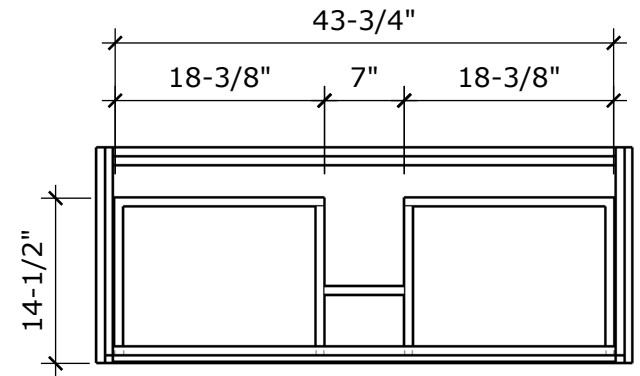

MODEL NAME: MC 1200H
PERSPECTIVE

PLAN

FRONT ELEVATION

BACK ELEVATION

SECTION CUT

DRAWER