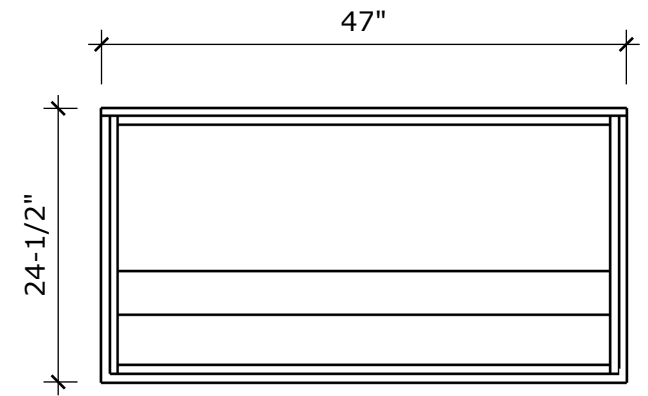

MODEL NAME: MC 1200H
PERSPECTIVE

PLAN

FRONT ELEVATION

BACK ELEVATION

SECTION CUT

DRAWER