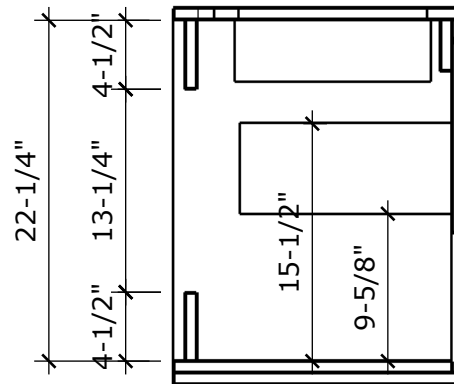

MODEL NAME: MC 1200H
PERSPECTIVE

PLAN

FRONT ELEVATION

BACK ELEVATION

SECTION CUT

DRAWER