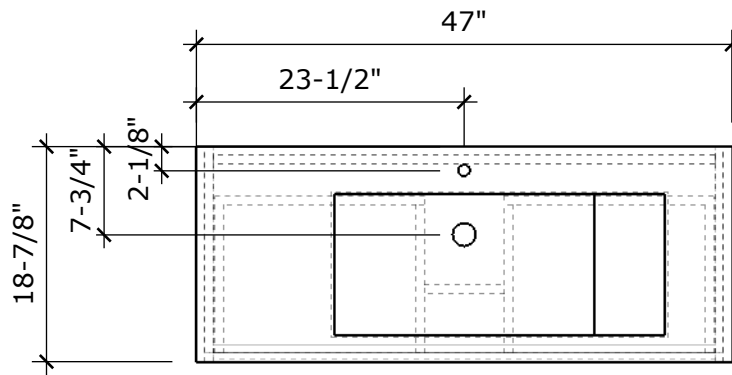

MODEL NAME: MC 1200H
PERSPECTIVE

PLAN

FRONT ELEVATION

BACK ELEVATION

SECTION CUT

DRAWER